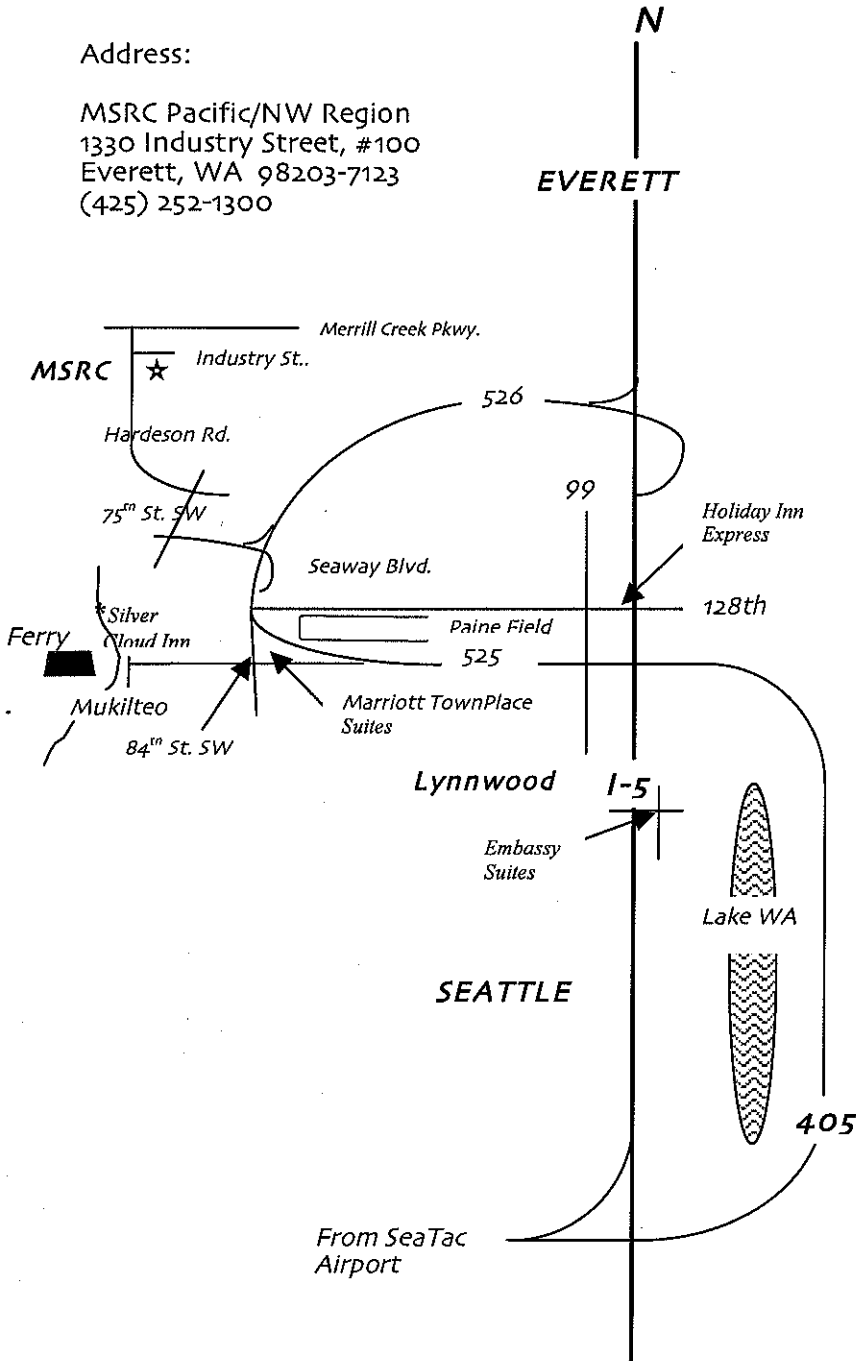

MSRC

Marine Spill Response Corporation
PACIFIC/NORTHWEST REGION

DIRECTIONS TO Pacific/Northwest REGIONAL OFFICES:

Address:

MSRC Pacific/NW Region
1330 Industry Street, #100
Everett, WA 98203-7123
(425) 252-1300

FROM SEATAC AIRPORT:

Take Interstate 5 (North).
Follow I-5 through Seattle.

Follow I-5 North toward Everett. Take Exit # 526W to Paine Field/Mukilteo/Whidbey Island Ferry. 526 goes over the I-5. Stay in the left lanes. After you pass the Evergreen Exit, get in the Right lane and take the Seaway Boulevard Exit. At the first light (75th St. SW) take a Right. Follow 75th Street SW to Hardeson Road. Turn Left and follow Hardeson Road to Industry Street. Turn Right on Industry Street and right again at the 2nd driveway. **

FROM NORTH:

Follow I-5 South through Everett. Take Exit #189 to 526W (Paine Field / Mukilteo/Whidbey Island Ferry). Follow 526 and take the Seaway Blvd. Exit. At the first light, turn Right on 75th Street SW. Follow 75th St. SW to Hardeson Road. Turn Left. And follow Hardeson Road to Industry Street, and turn Right on Industry Street. Turn Right at the 2nd driveway. **