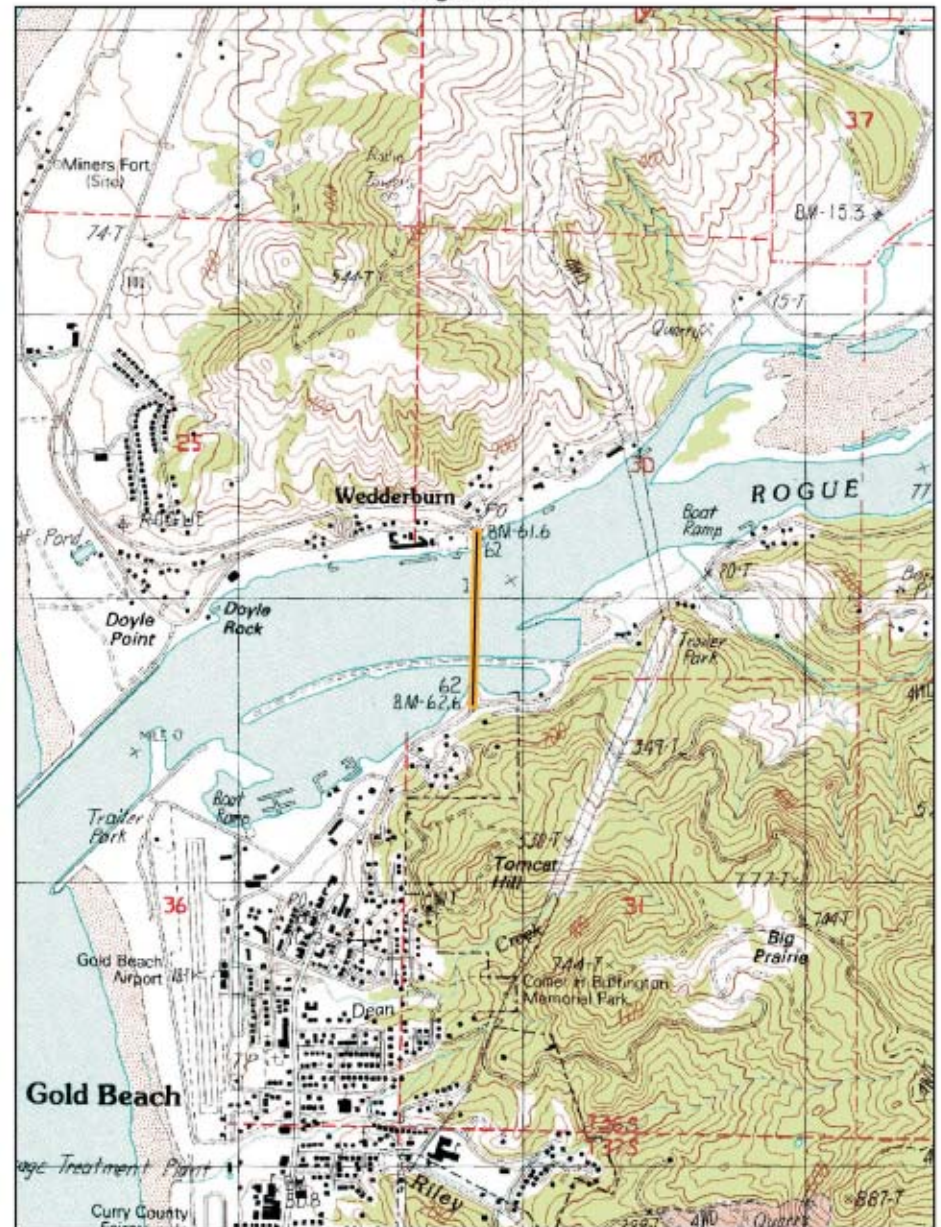

Chetco River

Rogue River

Basemap: 7.5 minute USGS topographic quadrangles
Note: While the table locations are correct the map locations are still being confirmed.