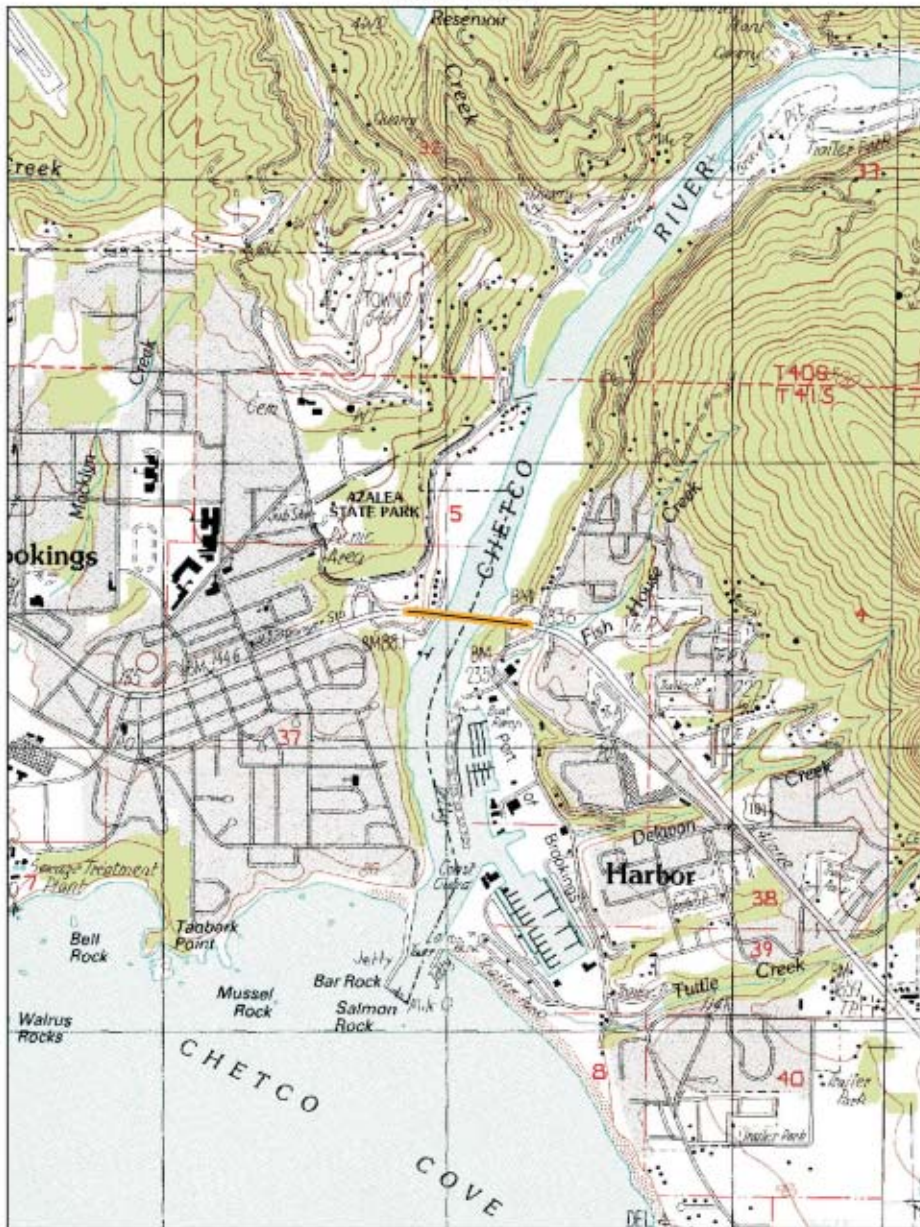

Chetco River

Rogue River

Basemap: 7.5 minute USGS topographic quadrangles
Note: While the table locations are correct the map locations are still being confirmed.