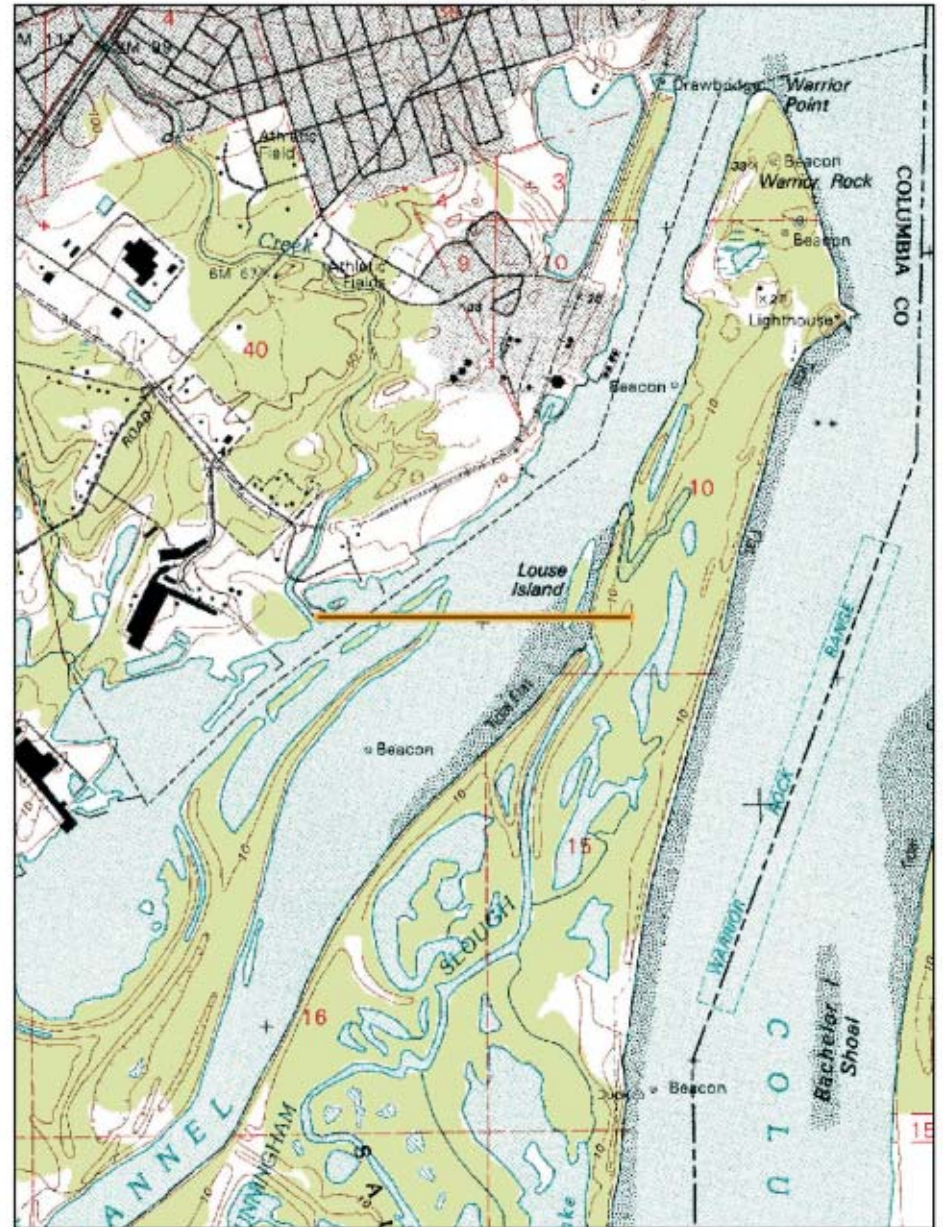

Columbia River: Lake River

Columbia River: Scappoose Bay

Basemap: 7.5 minute USGS topographic quadrangles
Note: While the table locations are correct the map locations are still being confirmed.