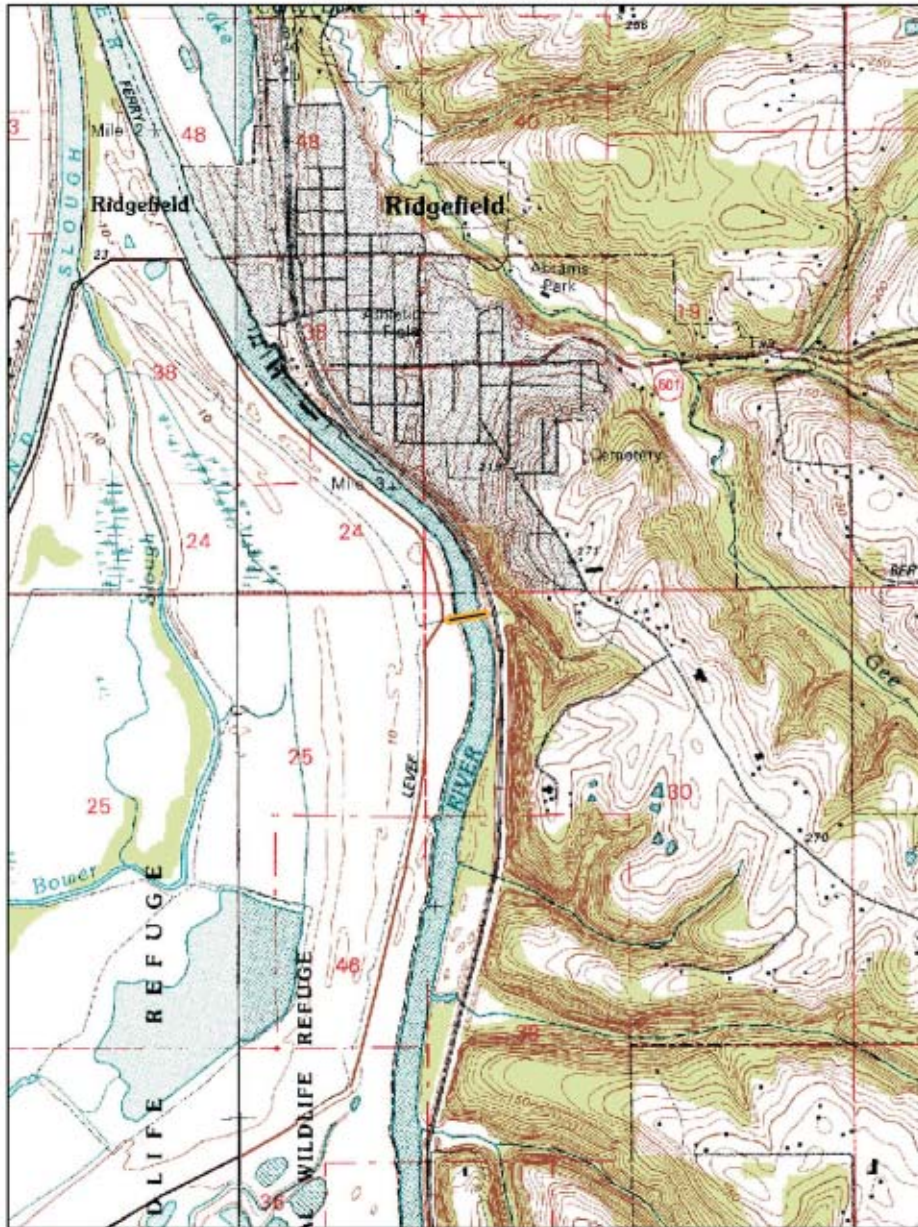

Columbia River: Lake River

Columbia River: Scappoose Bay

Basemap: 7.5 minute USGS topographic quadrangles
Note: While the table locations are correct the map locations are still being confirmed.