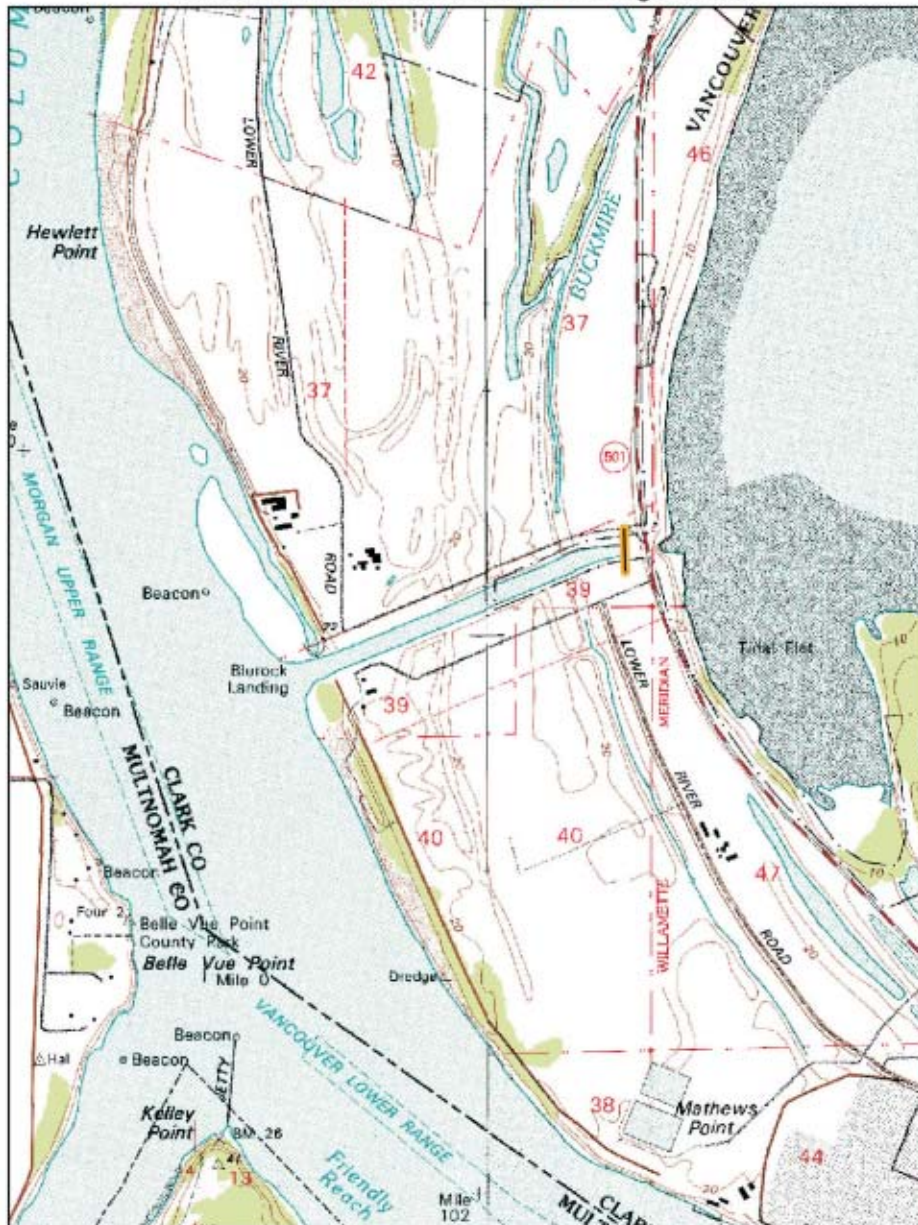

Columbia River: Vancouver Lake Flushing Channel

Columbia River: Columbia Slough

Basemap: 7.5 minute USGS topographic quadrangles  
Note: While the table locations are correct the map locations are still being confirmed.