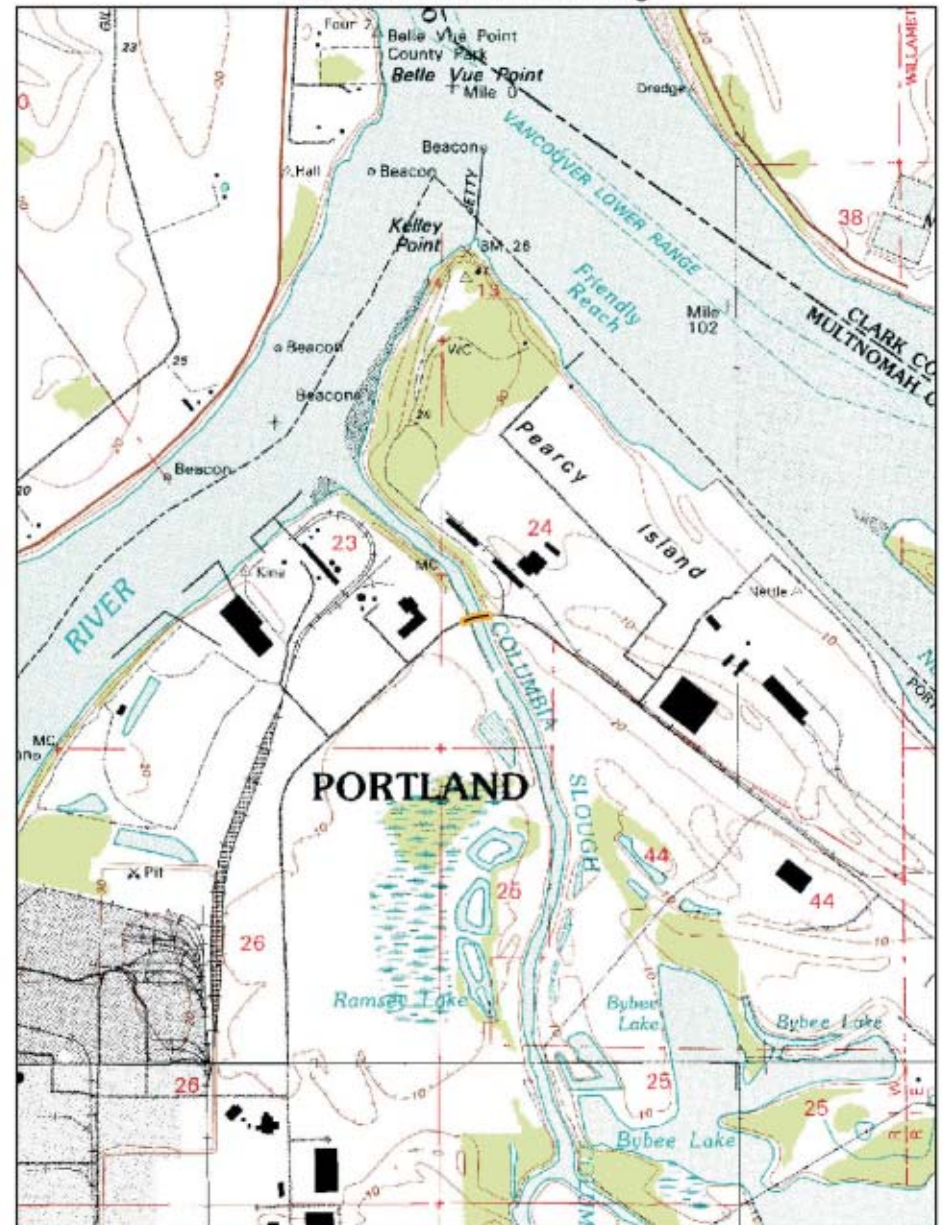

Columbia River: Vancouver Lake Flushing Channel

Columbia River: Columbia Slough

Basemap: 7.5 minute USGS topographic quadrangles  
Note: While the table locations are correct the map locations are still being confirmed.