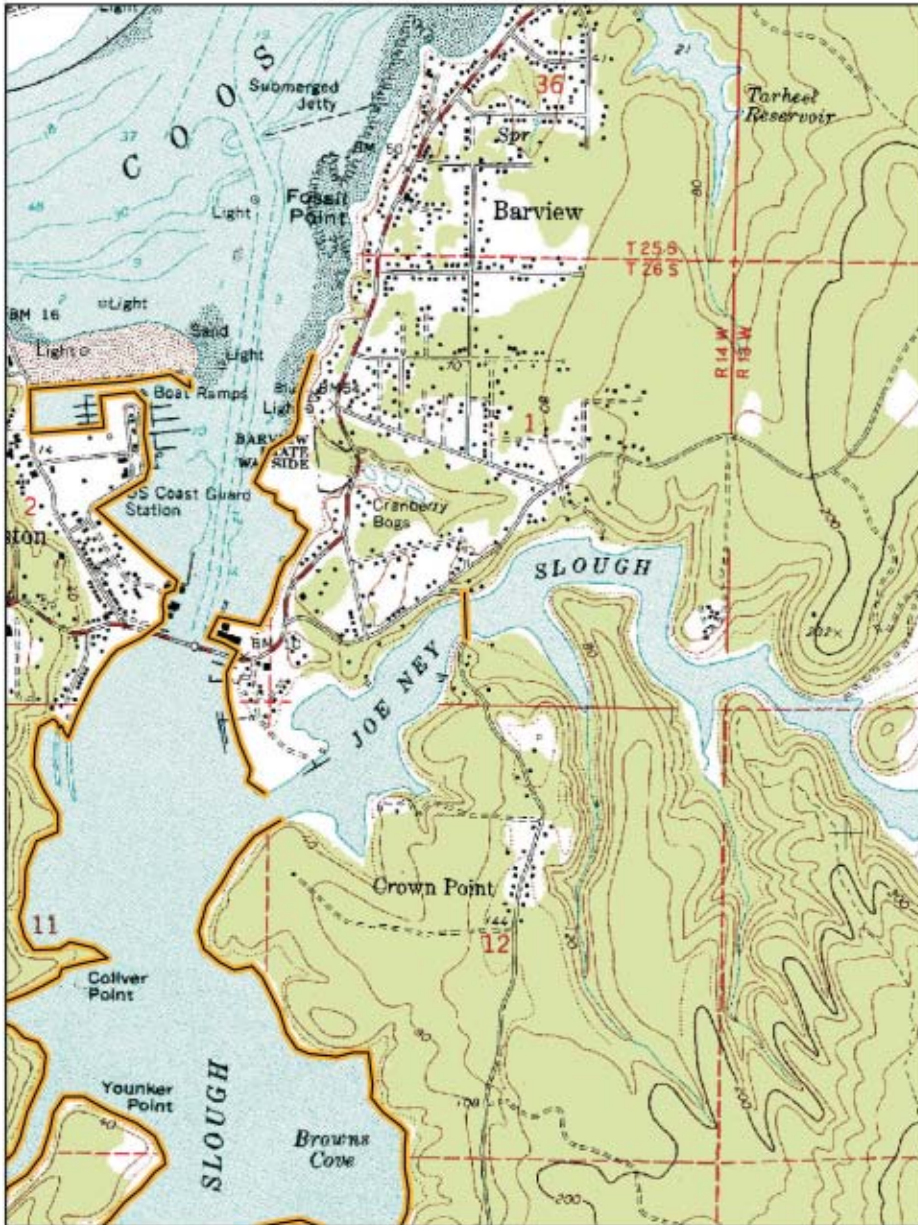

Coos Bay: Joe Ney Slough

Coos Bay: Coalbank Slough

Basemap: 7.5 minute USGS topographic quadrangles
Note: While the table locations are correct the map locations are still being confirmed.