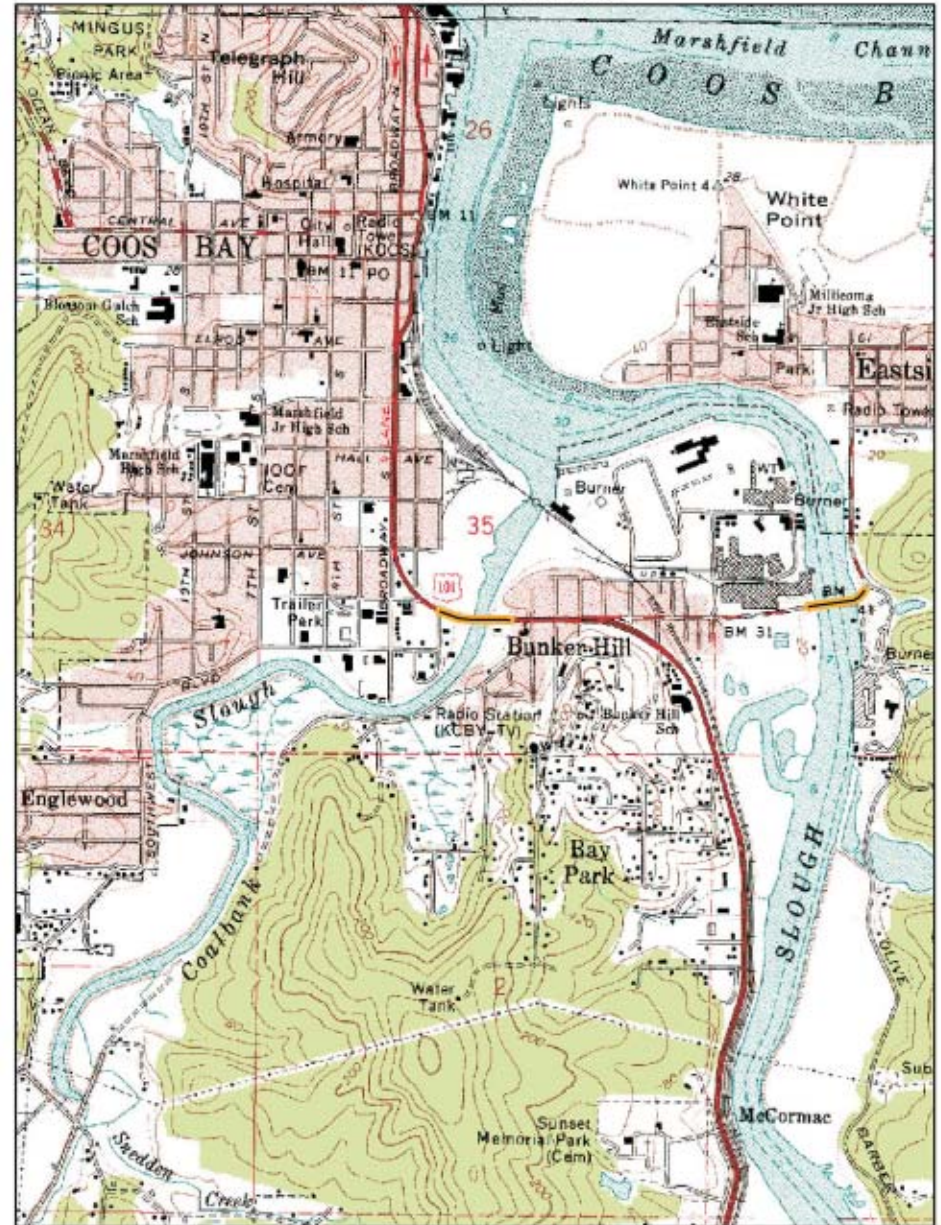

Coos Bay: Joe Ney Slough

Coos Bay: Coalbank Slough

Basemap: 7.5 minute USGS topographic quadrangles
Note: While the table locations are correct the map locations are still being confirmed.