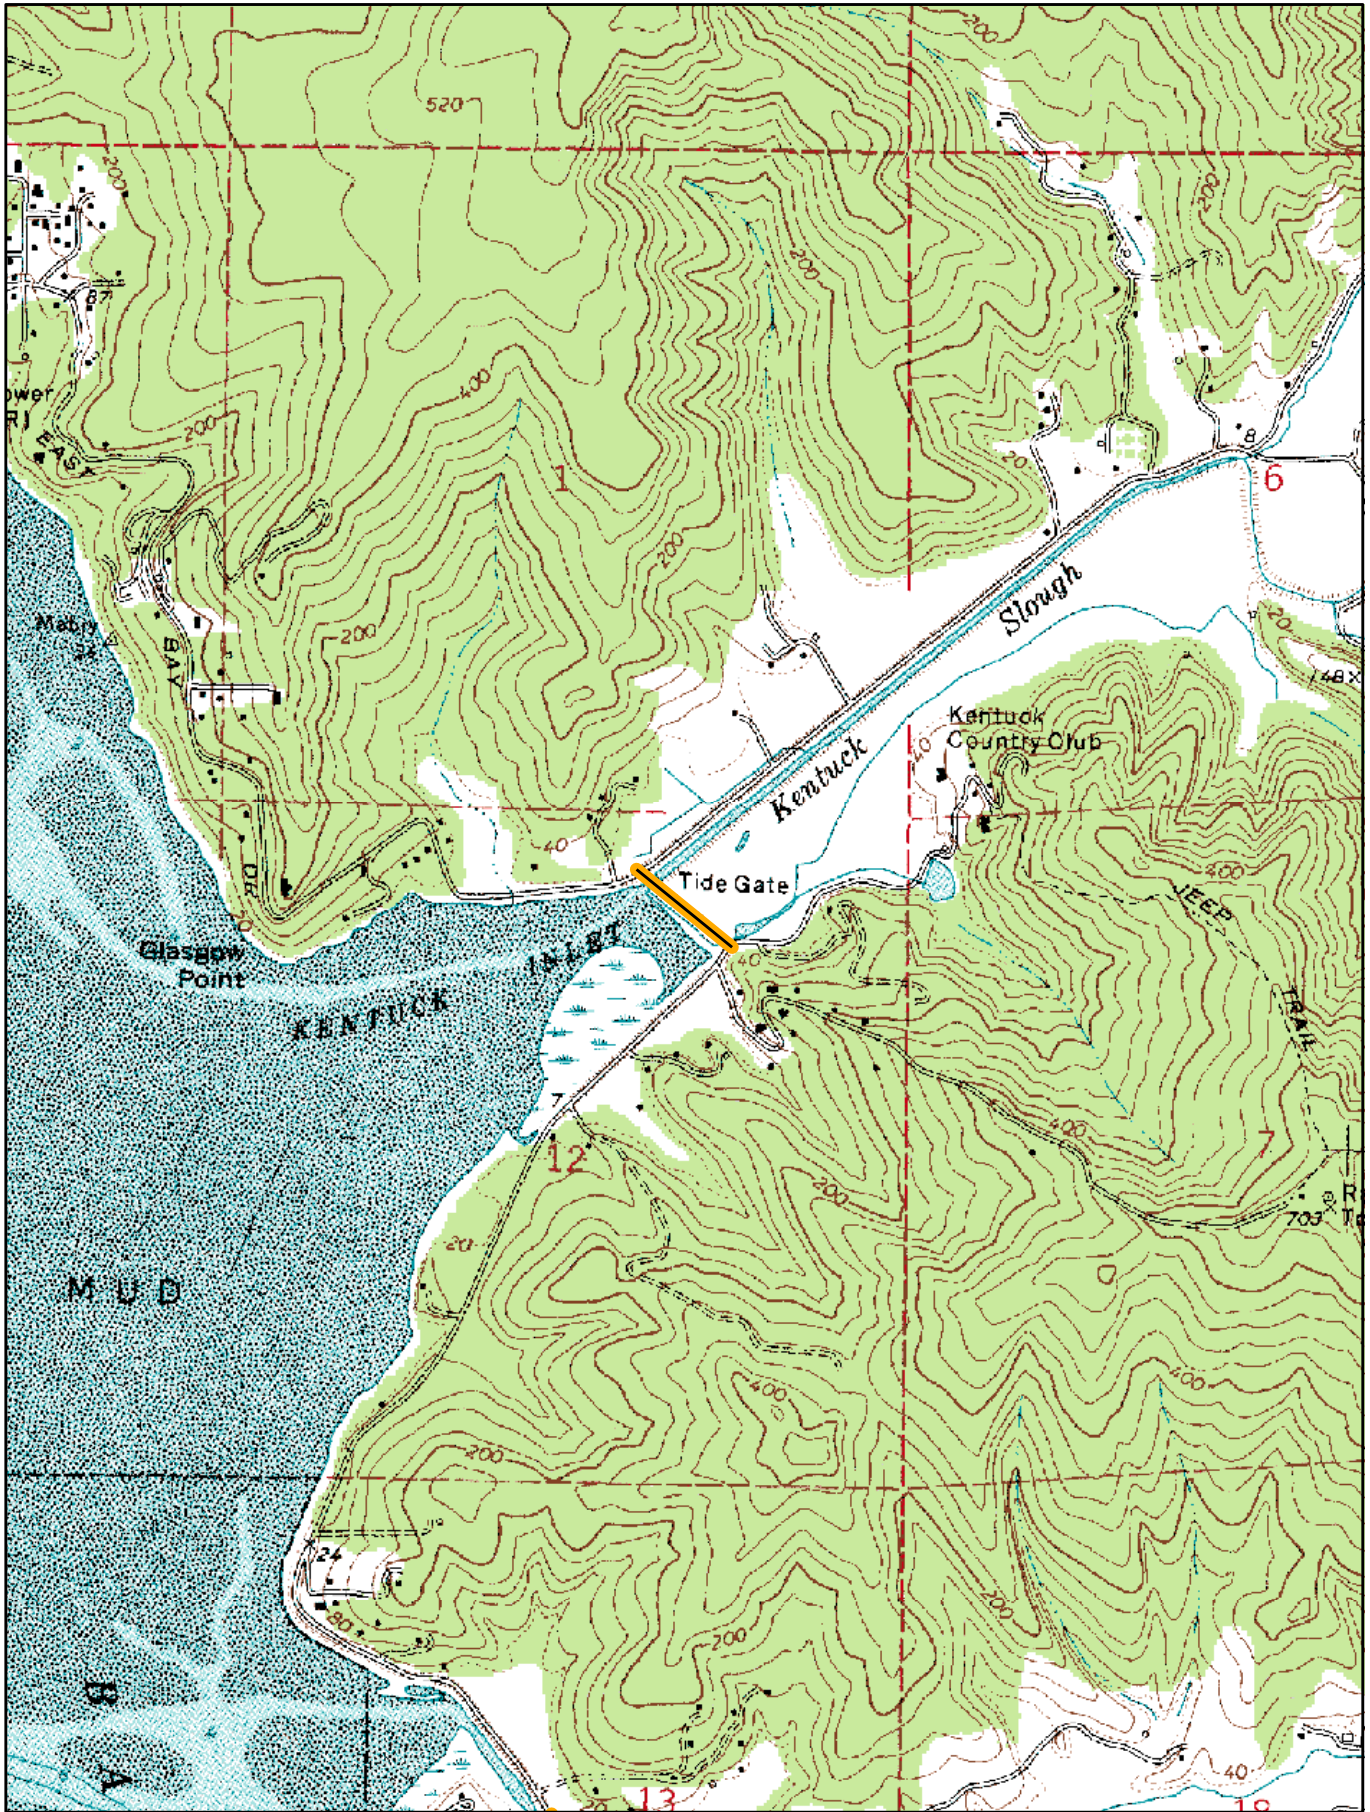

# Coos Bay: Kentuck Slough

Basemap: 7.5 minute USGS topographic quadrangles  
Note: While the table locations are correct the map locations are still being confirmed.