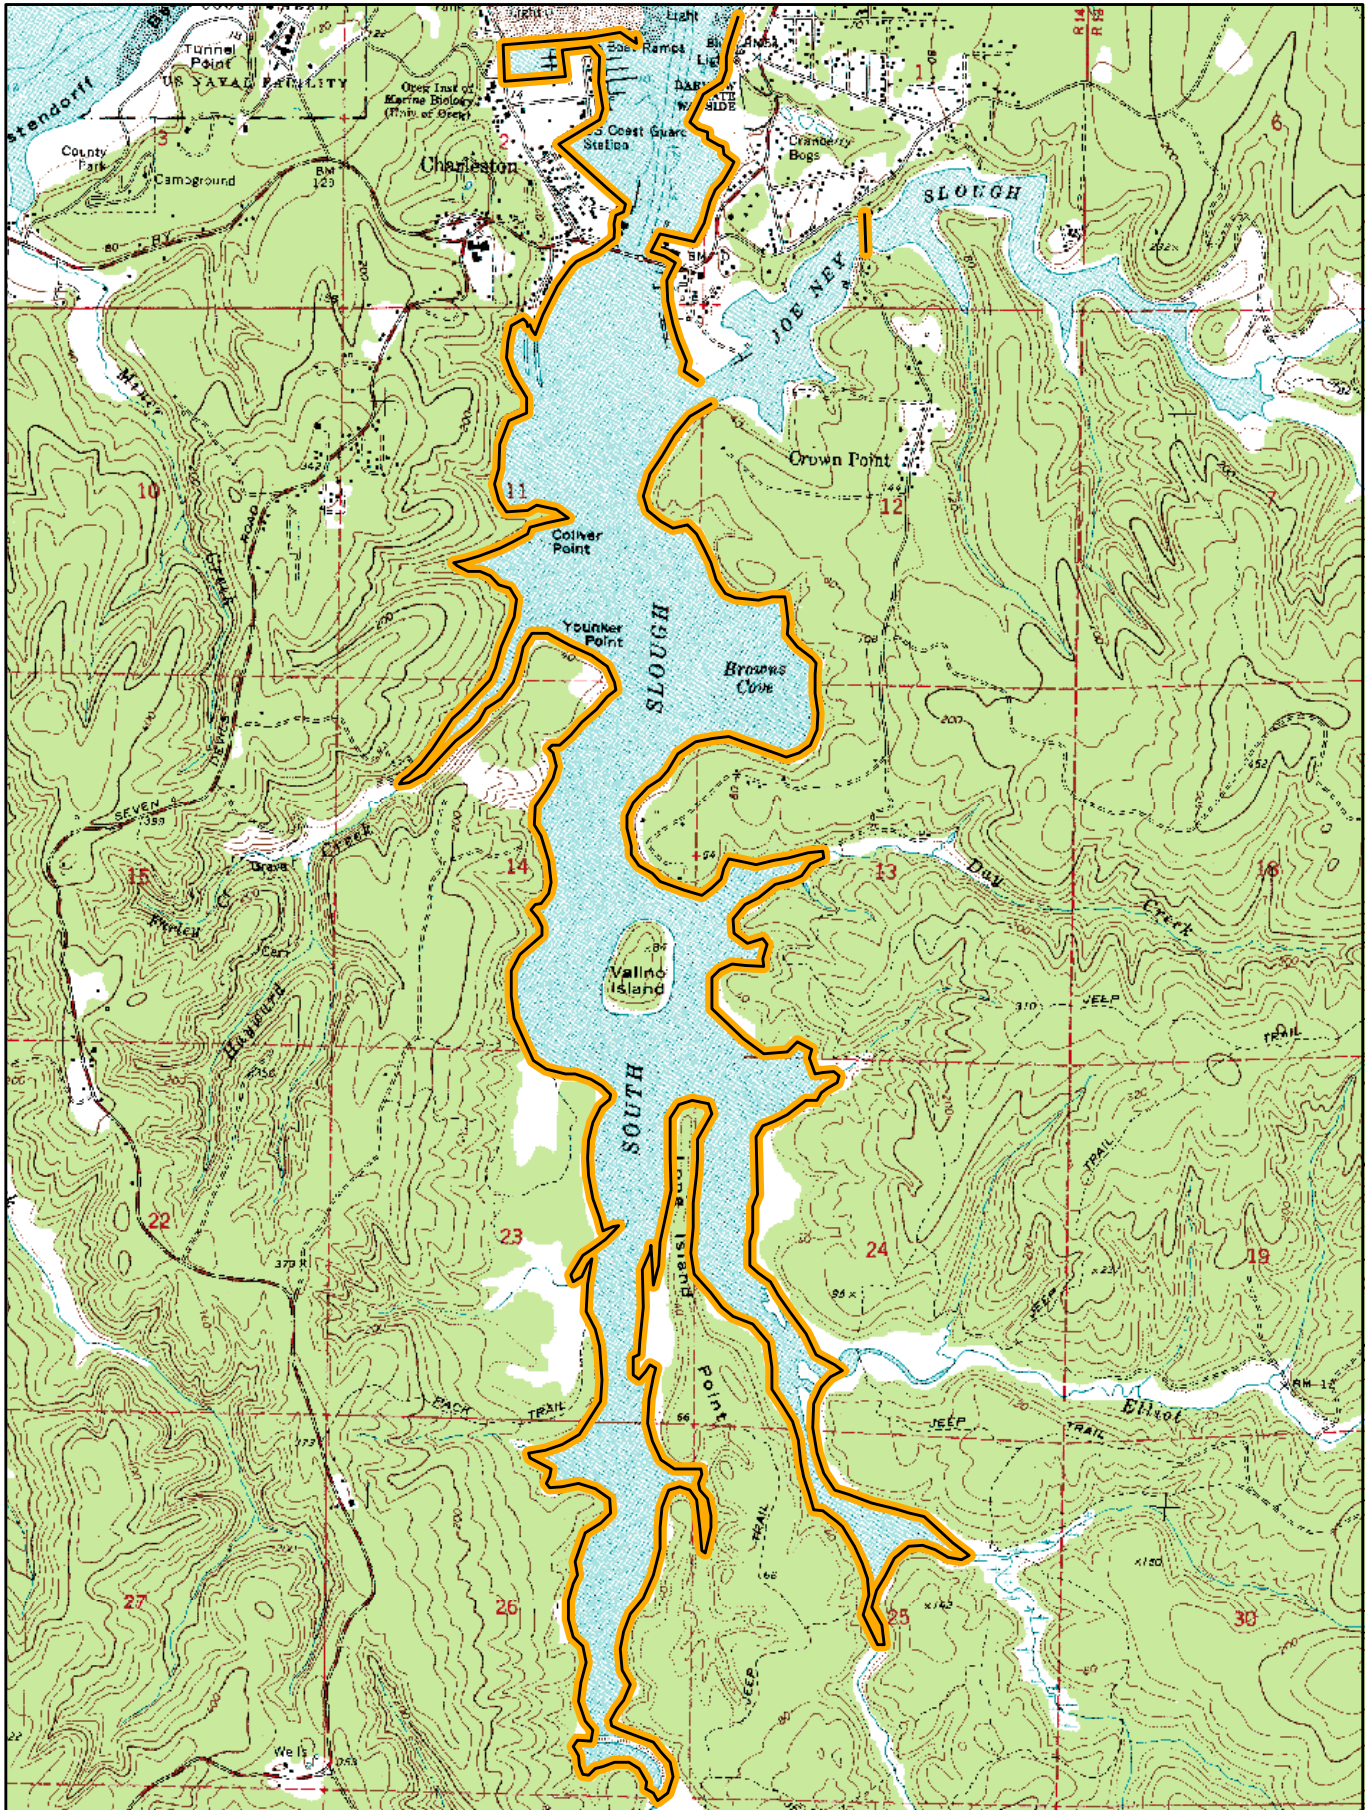

# Coos Bay: South Slough

Basemap: 7.5 minute USGS topographic quadrangles  
Note: While the table locations are correct the map locations are still being confirmed.