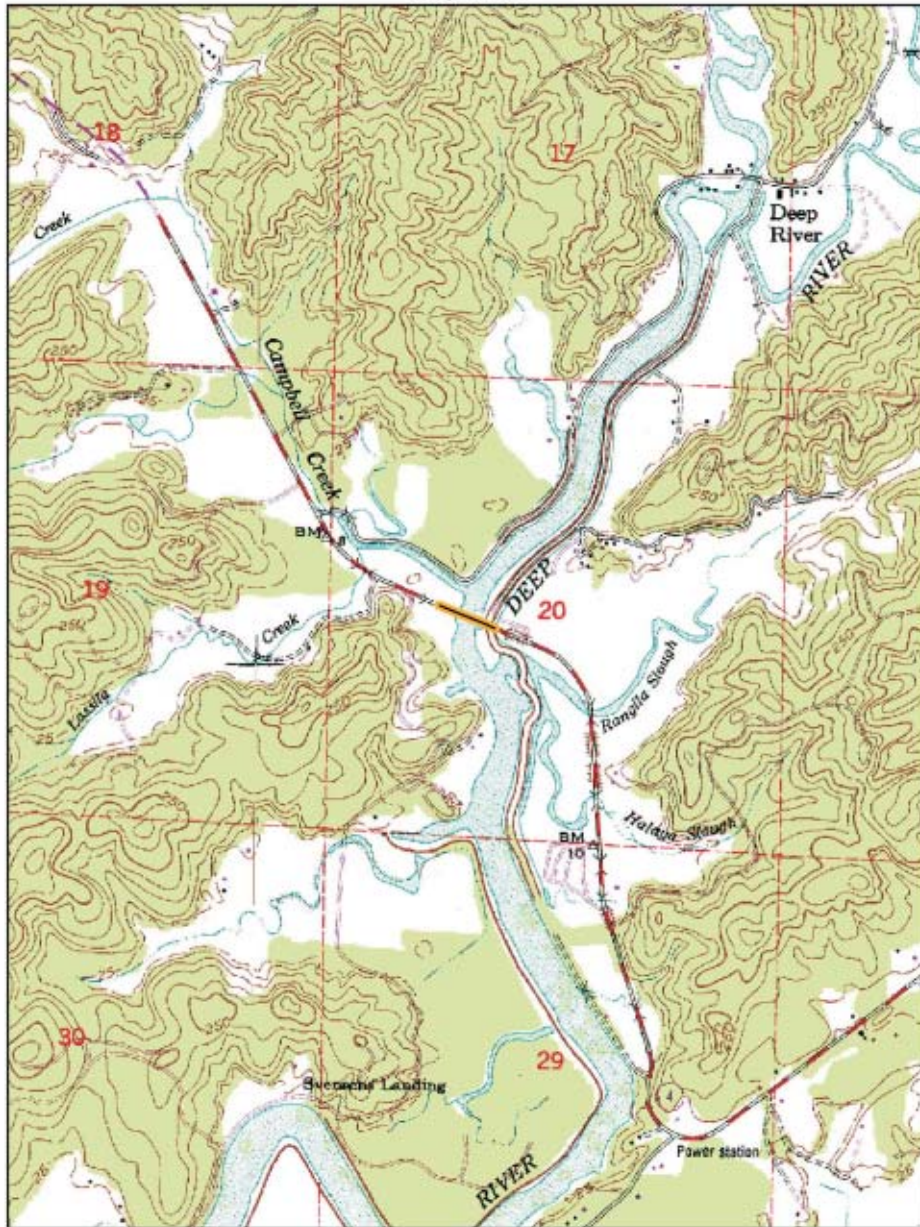

### Deep River

### Grays River

Basemap: 7.5 minute USGS topographic quadrangles  
Note: While the table locations are correct the map locations are still being confirmed.