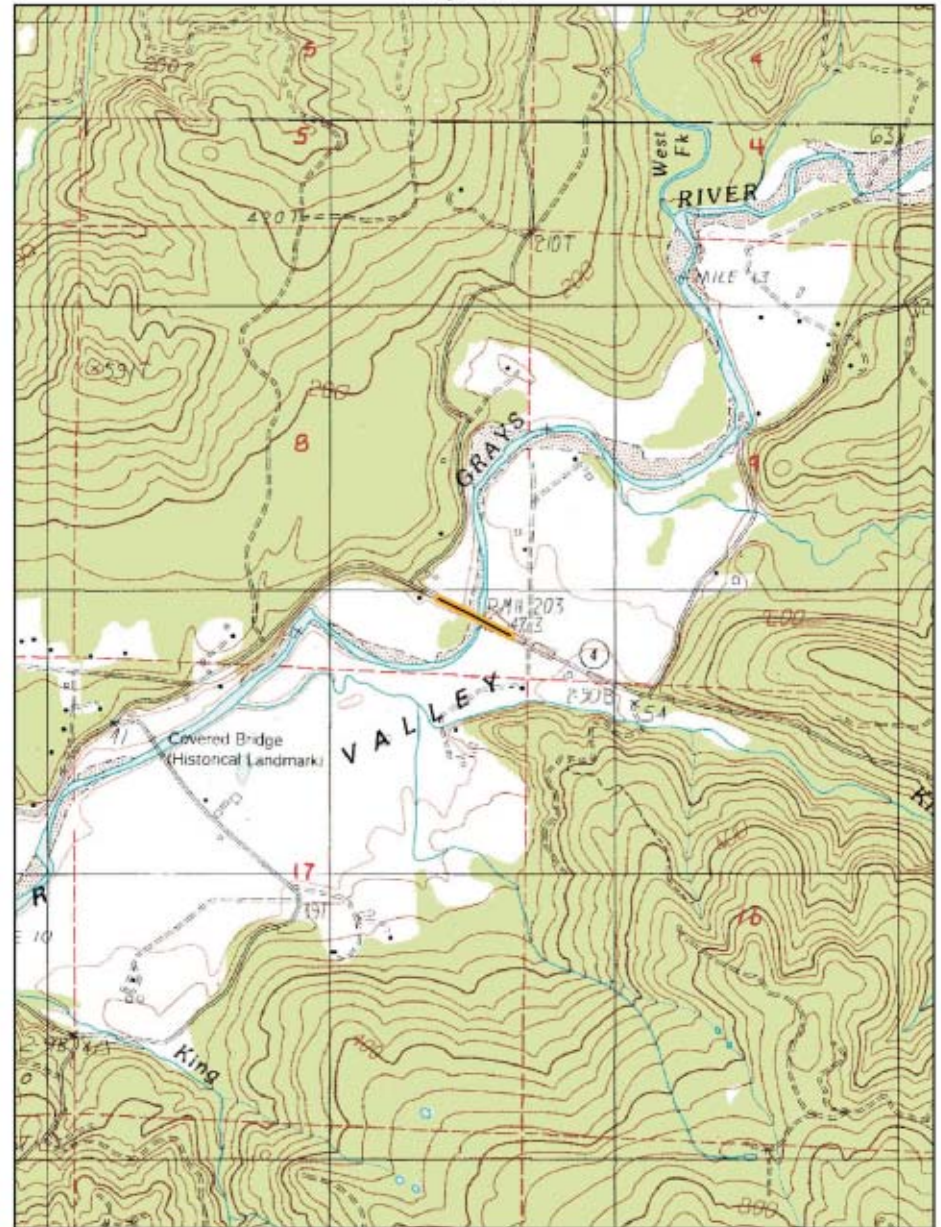

### Deep River

### Grays River

Basemap: 7.5 minute USGS topographic quadrangles  
Note: While the table locations are correct the map locations are still being confirmed.