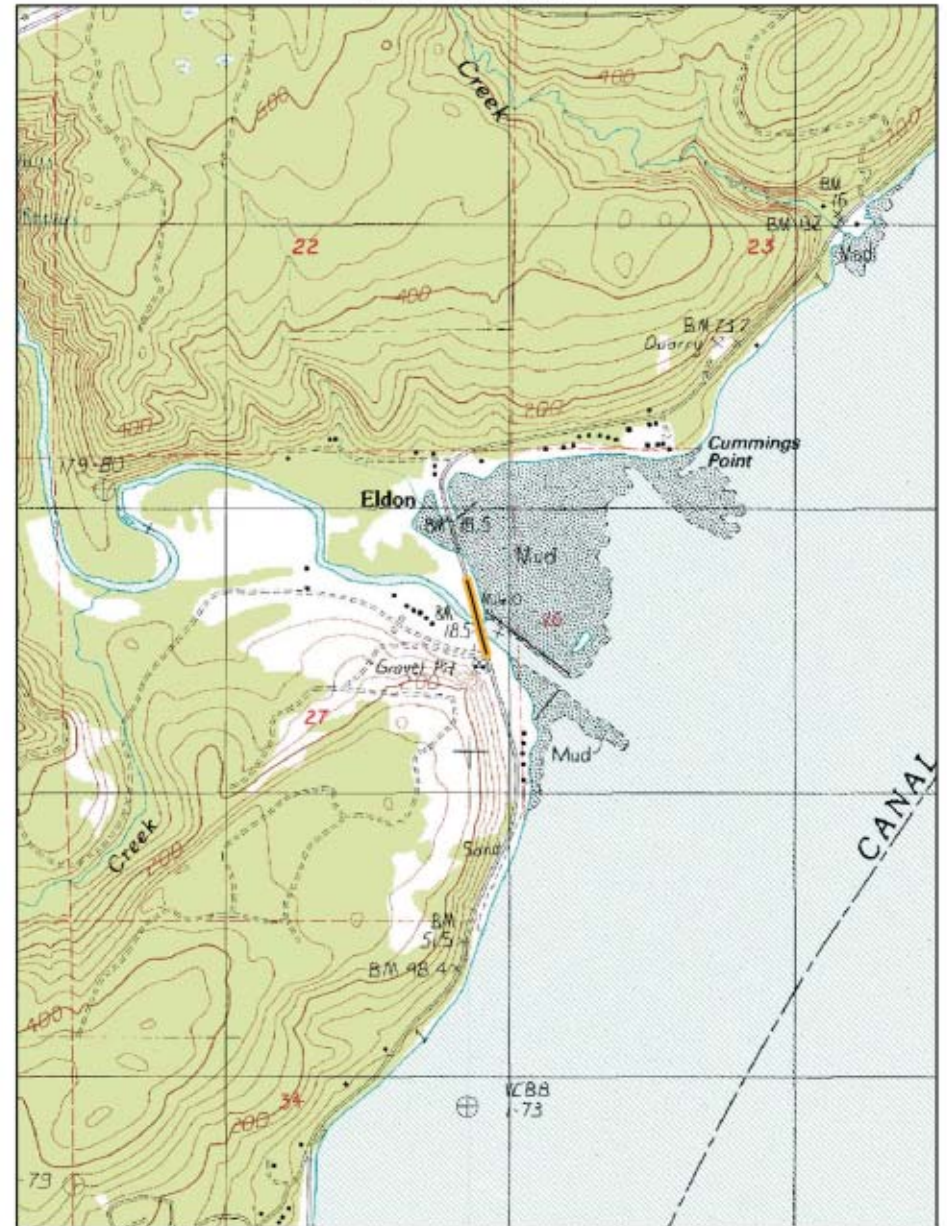

Duckabush River

Hamma Hamma River

Basemap: 7.5 minute USGS topographic quadrangles
Note: While the table locations are correct the map locations are still being confirmed.