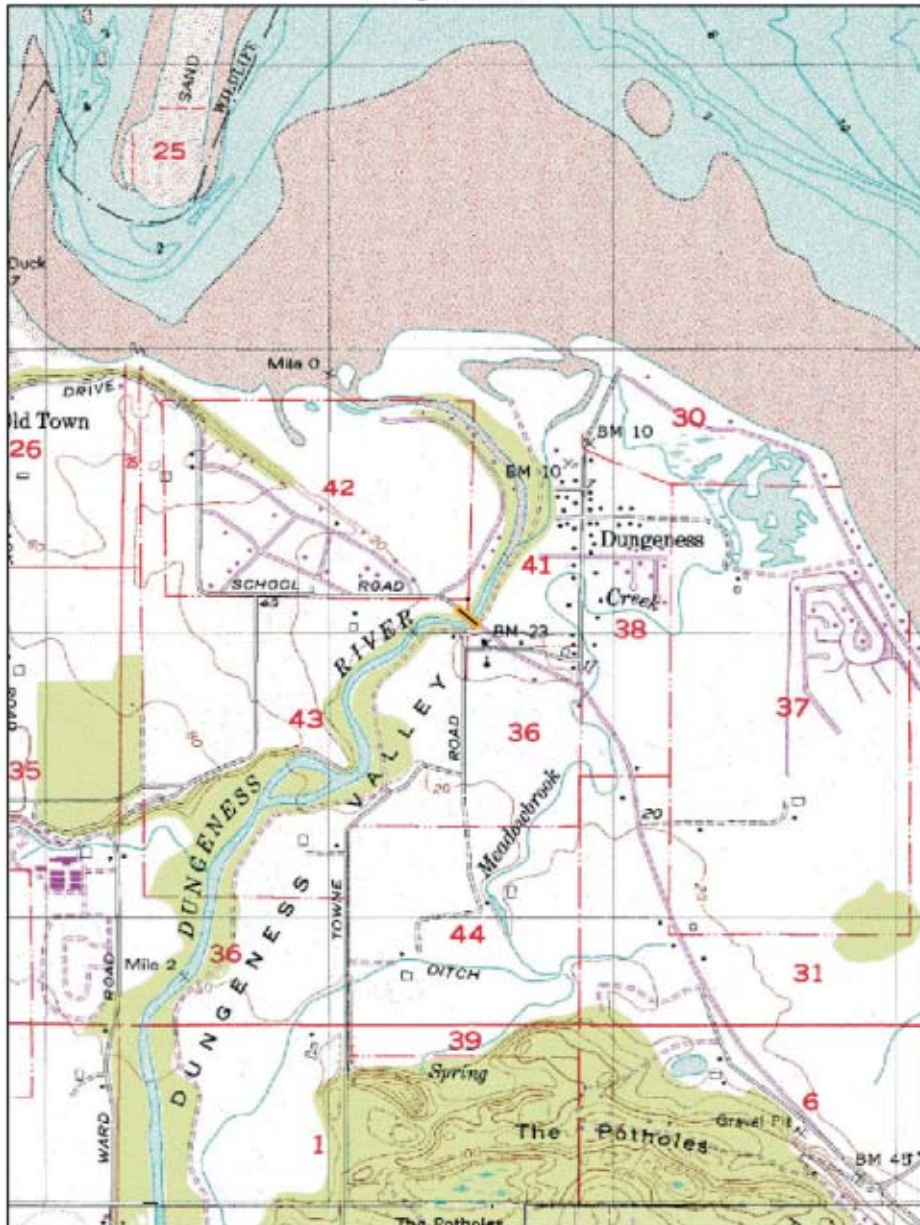

Dungeness River

Stillaguamish River

Basemap: 7.5 minute USGS topographic quadrangles
Note: While the table locations are correct the map locations are still being confirmed.