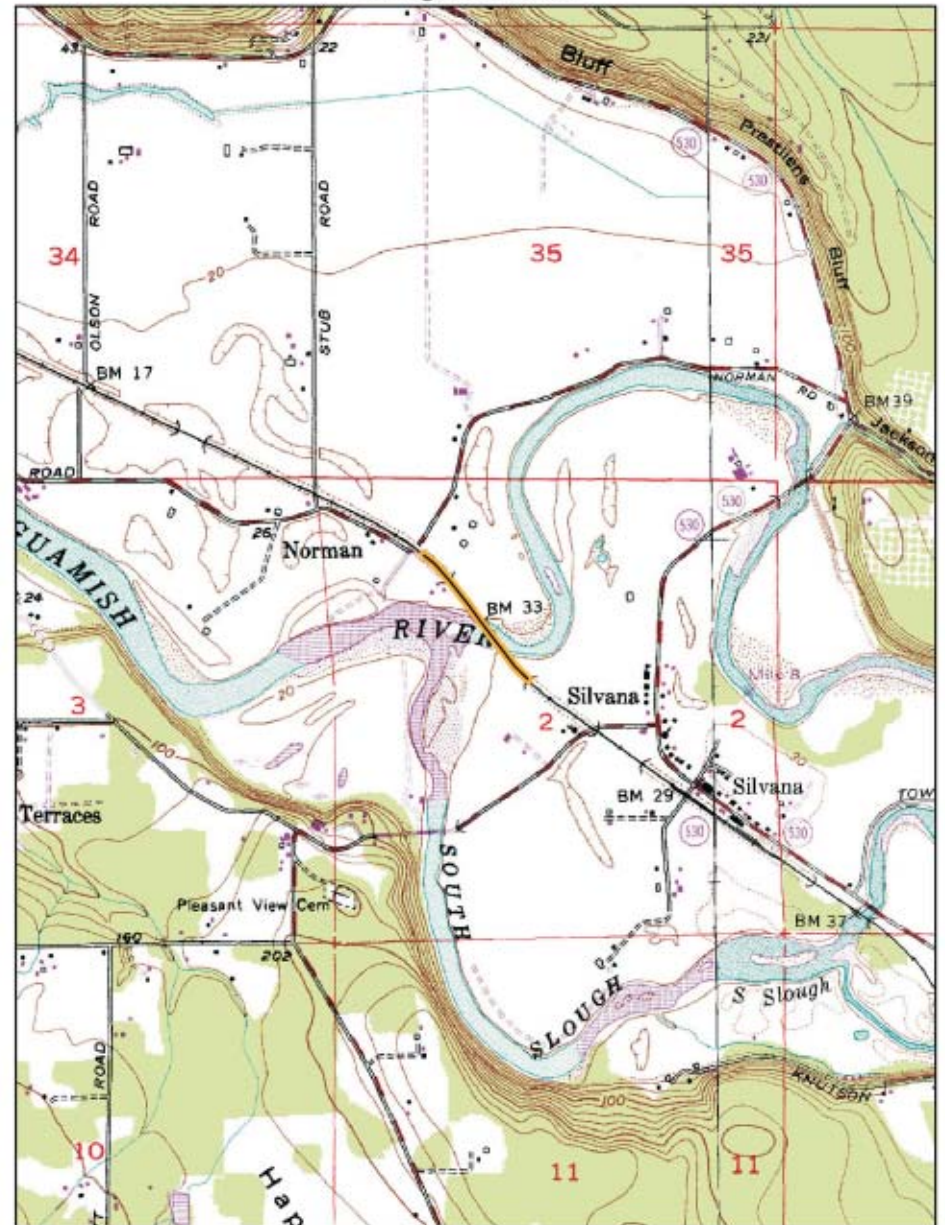

Dungeness River

Stillaguamish River

Basemap: 7.5 minute USGS topographic quadrangles
Note: While the table locations are correct the map locations are still being confirmed.