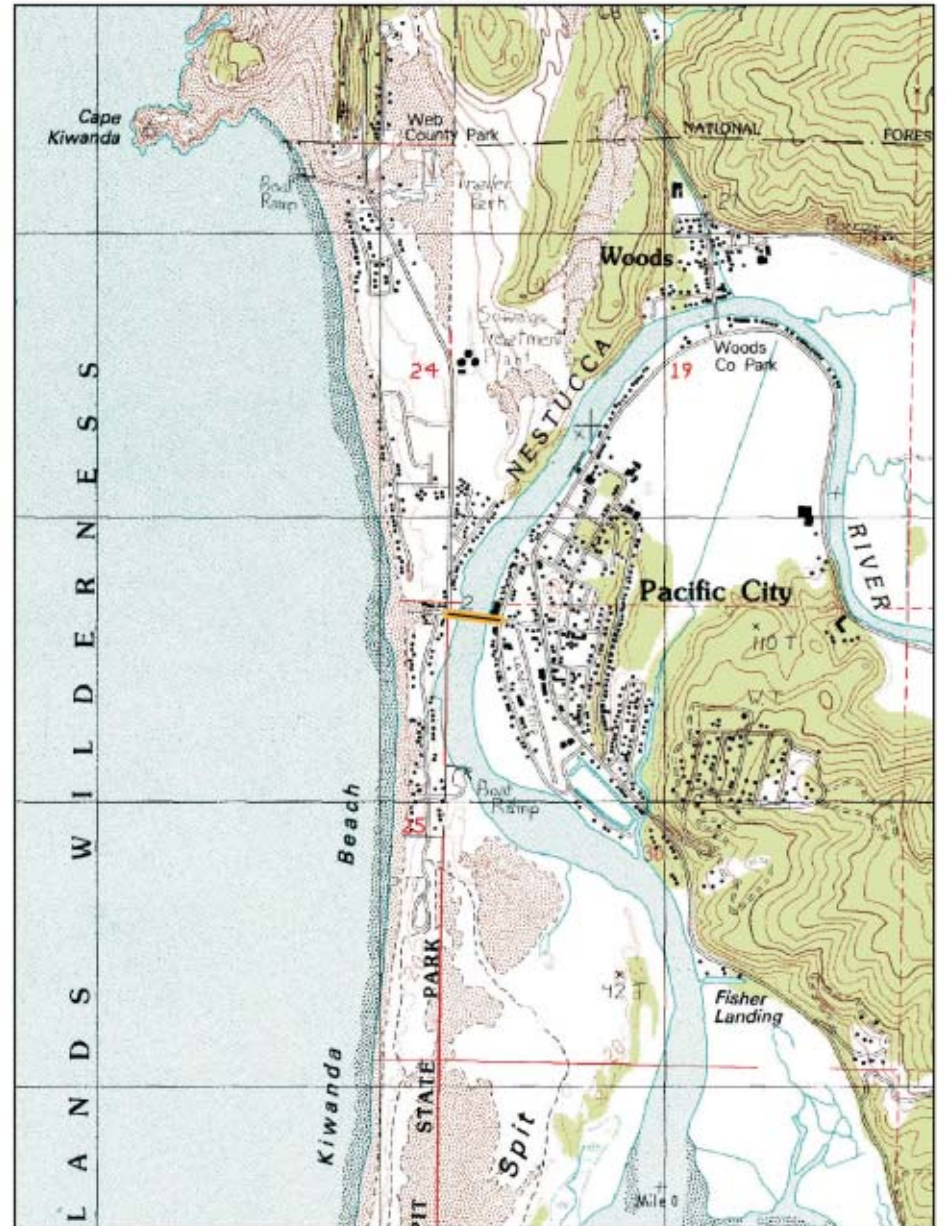

Little Nestucca River

Nestucca River

Basemap: 7.5 minute USGS topographic quadrangles
Note: While the table locations are correct the map locations are still being confirmed.