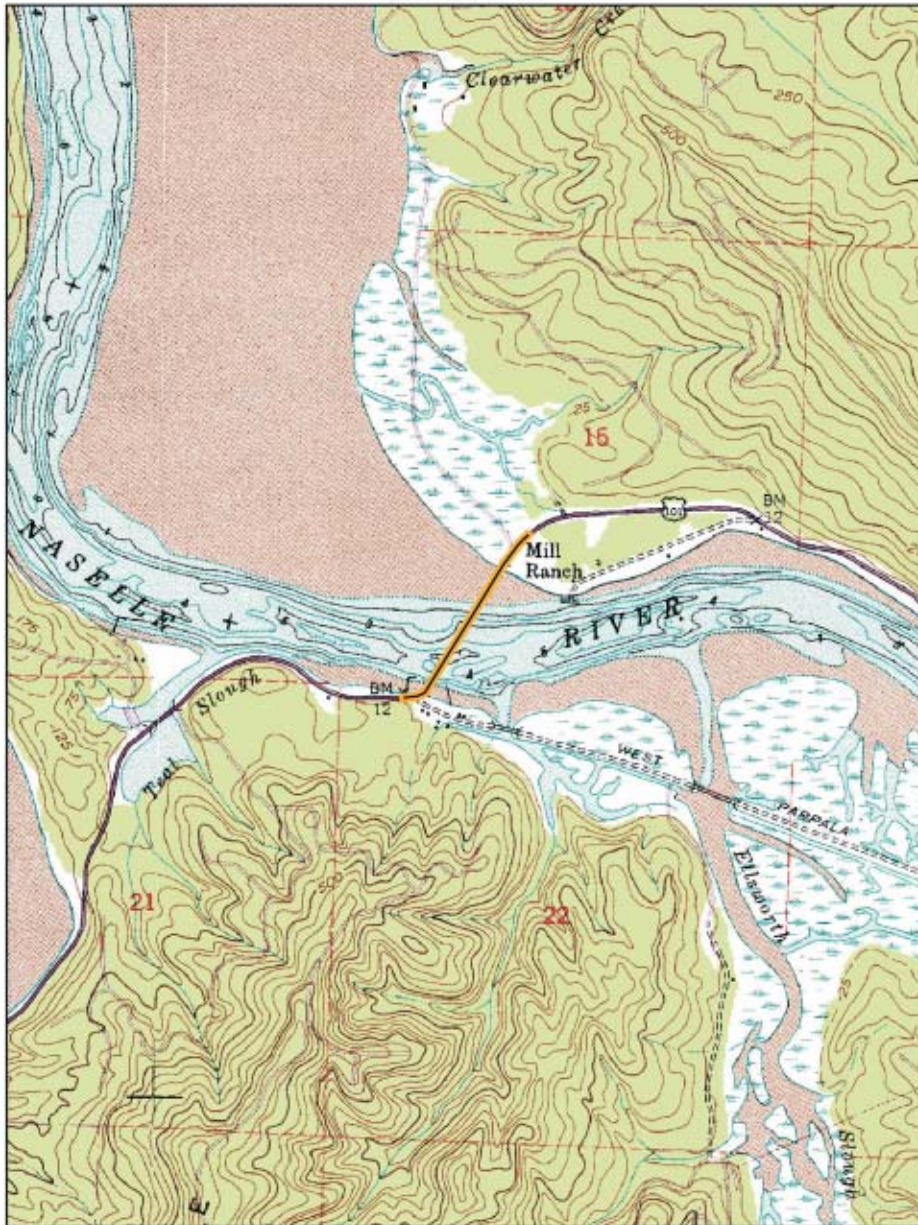

### Naselle River

### North Nemah River

Basemap: 7.5 minute USGS topographic quadrangles  
Note: While the table locations are correct the map locations are still being confirmed.