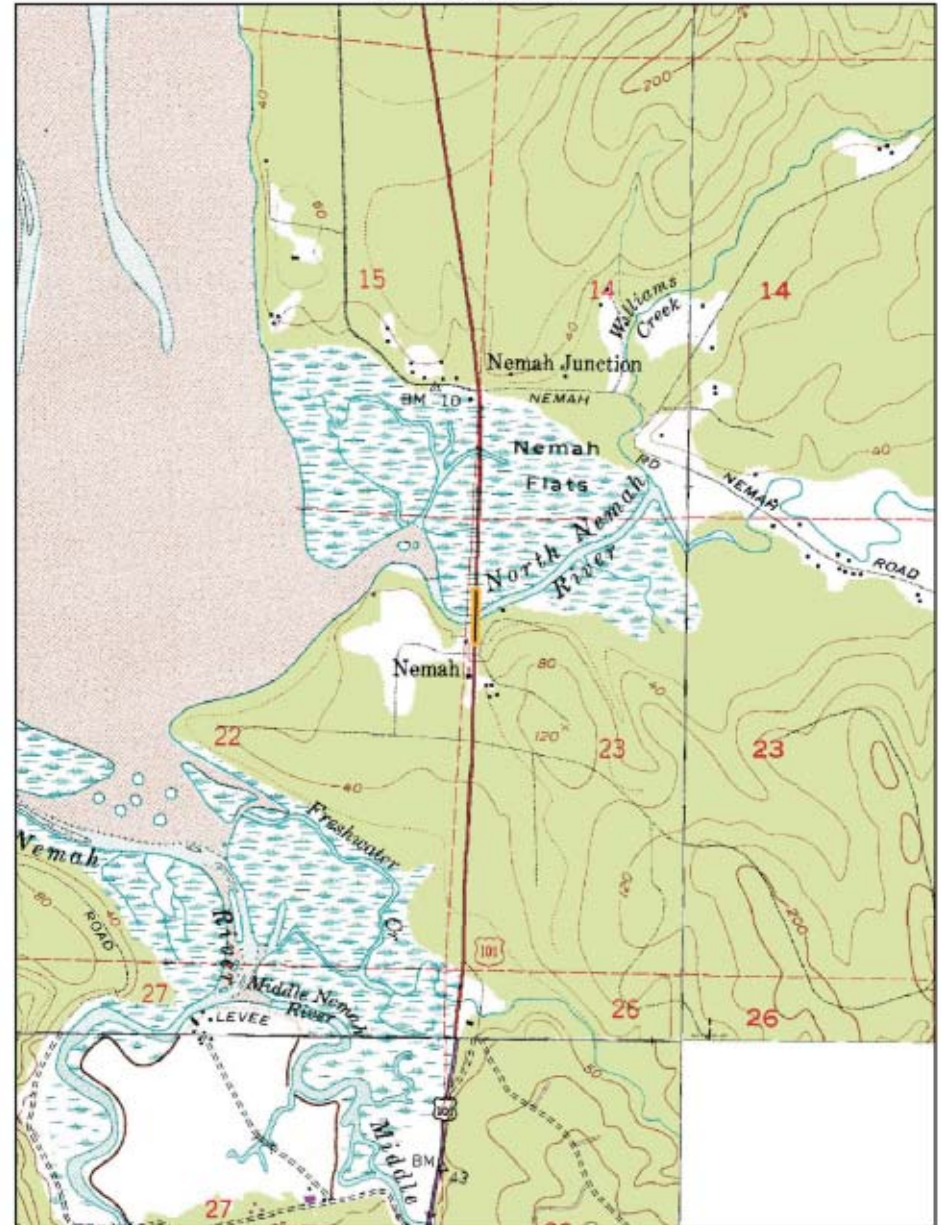

### Naselle River

### North Nemah River

Basemap: 7.5 minute USGS topographic quadrangles  
Note: While the table locations are correct the map locations are still being confirmed.