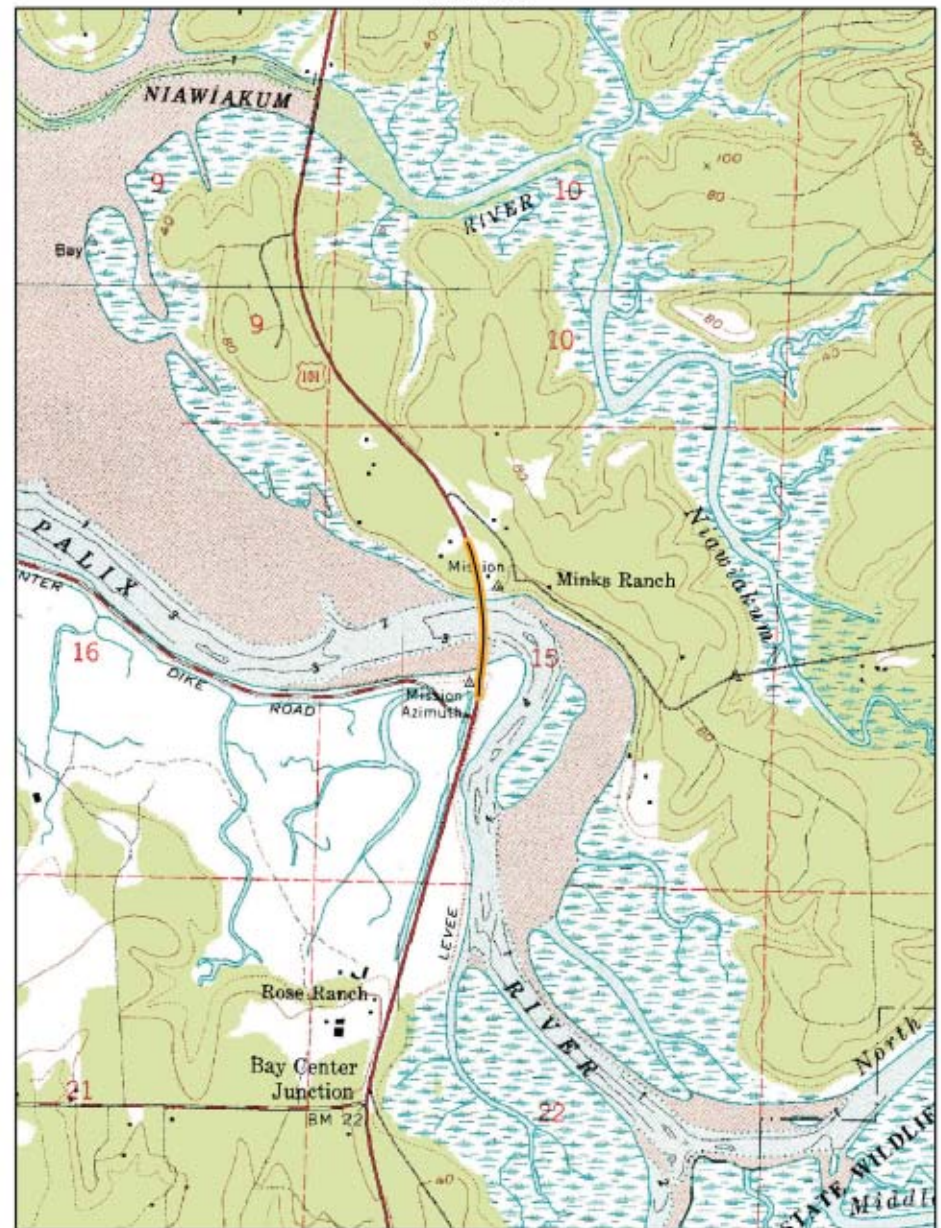

North River

Palix River

Basemap: 7.5 minute USGS topographic quadrangles
Note: While the table locations are correct the map locations are still being confirmed.