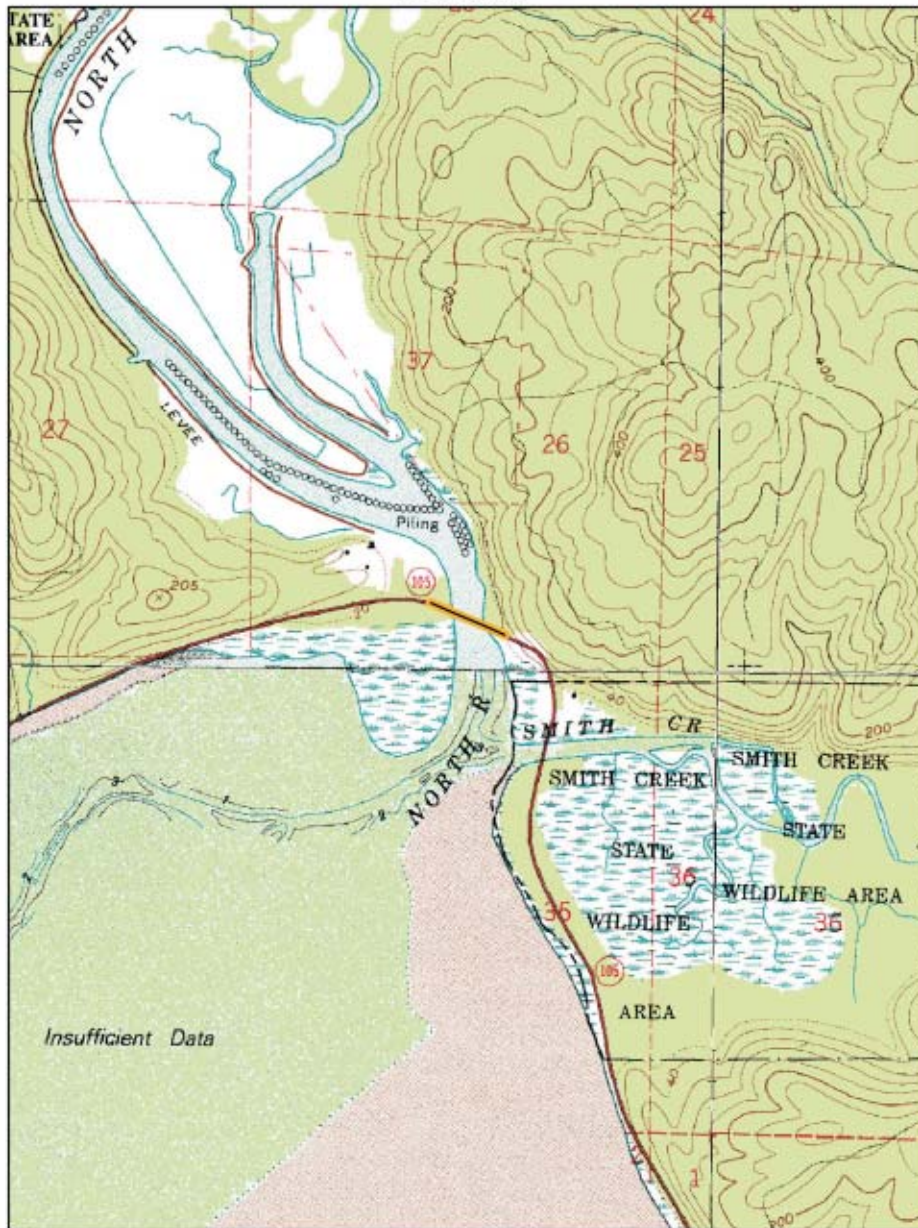

North River

Palix River

Basemap: 7.5 minute USGS topographic quadrangles
Note: While the table locations are correct the map locations are still being confirmed.