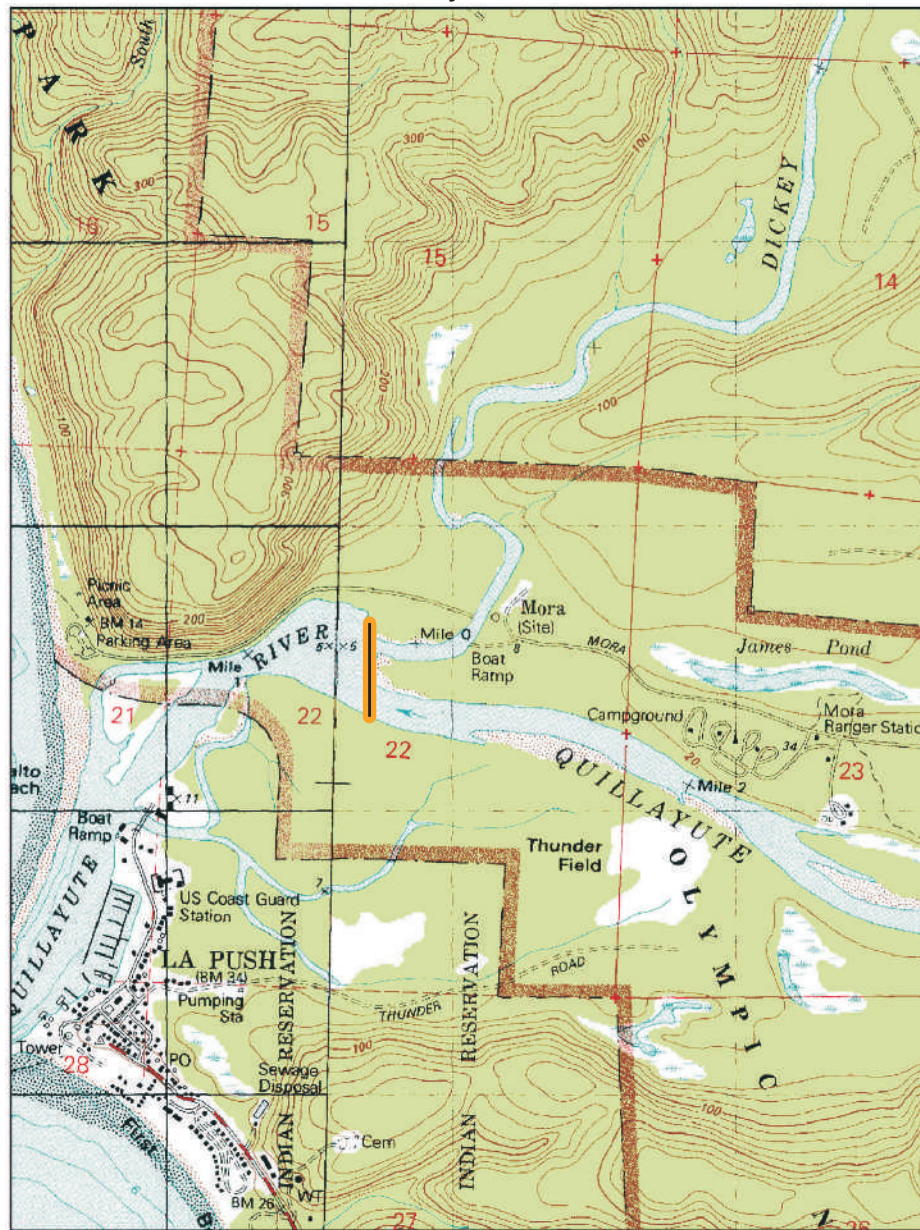

### Puyallup River

### Quillayute River

Basemap: 7.5 minute USGS topographic quadrangles  
Note: While the table locations are correct the map locations are still being confirmed.