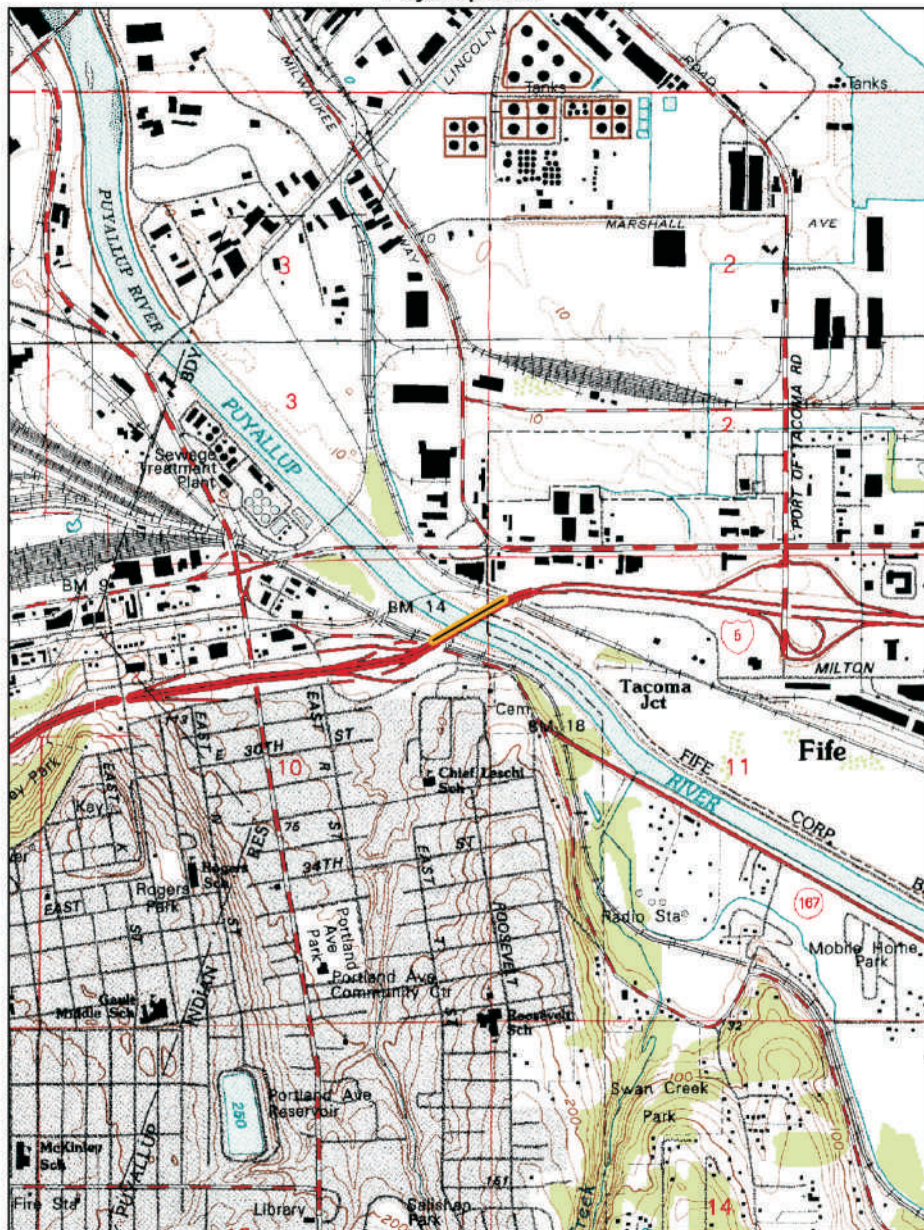

### Puyallup River

### Quillayute River

Basemap: 7.5 minute USGS topographic quadrangles  
Note: While the table locations are correct the map locations are still being confirmed.