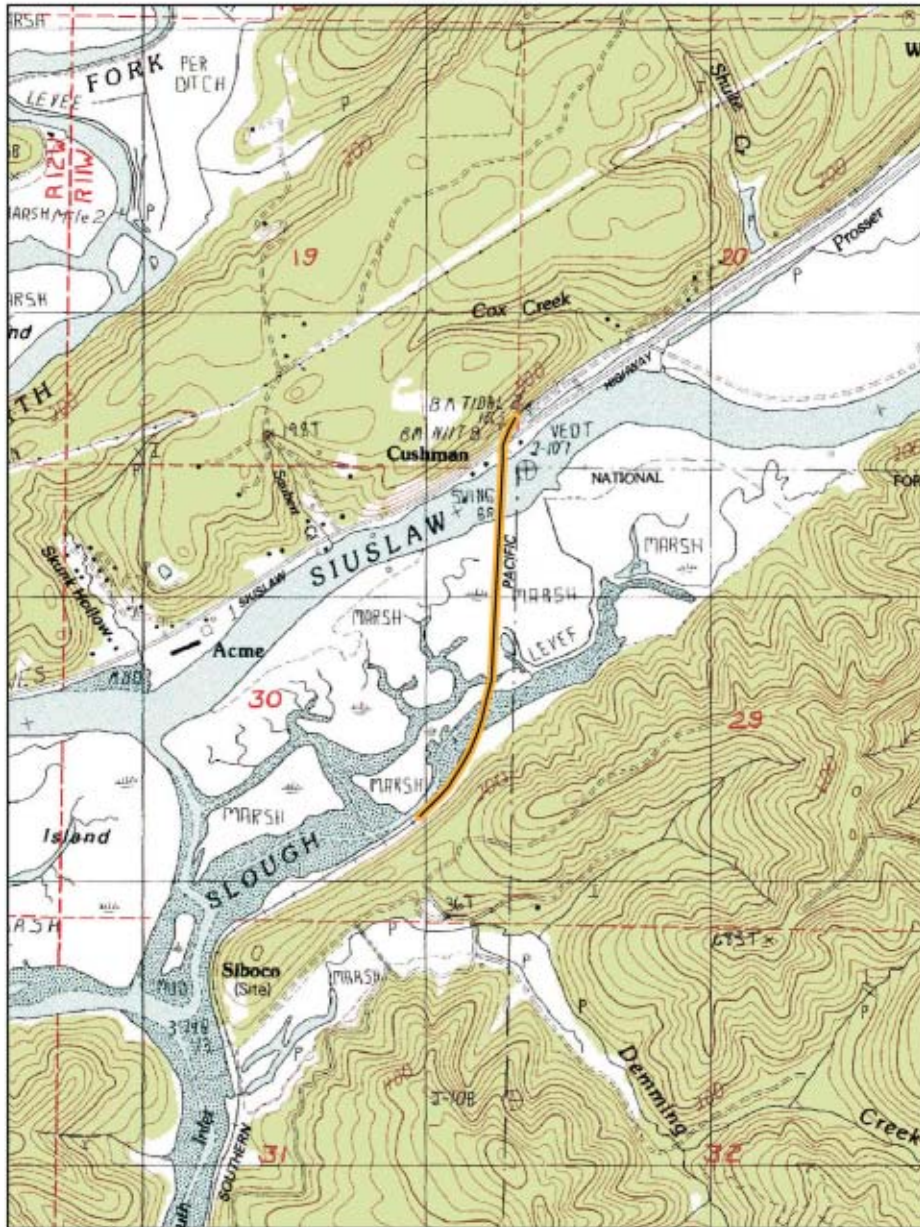

Siuslaw River

Yachats River

Basemap: 7.5 minute USGS topographic quadrangles
Note: While the table locations are correct the map locations are still being confirmed.