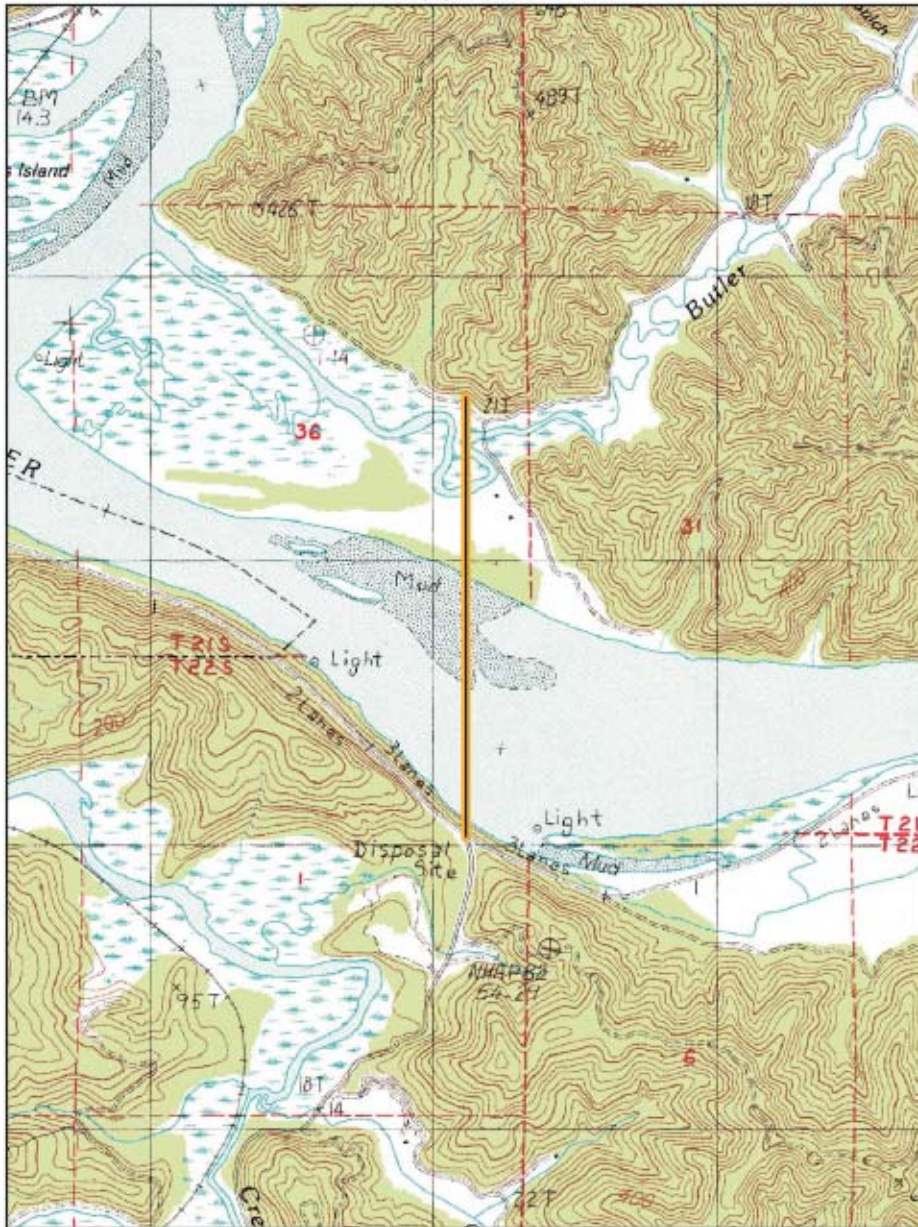

Umpqua River

Umpqua River: Smith River

Basemap: 7.5 minute USGS topographic quadrangles
Note: While the table locations are correct the map locations are still being confirmed.