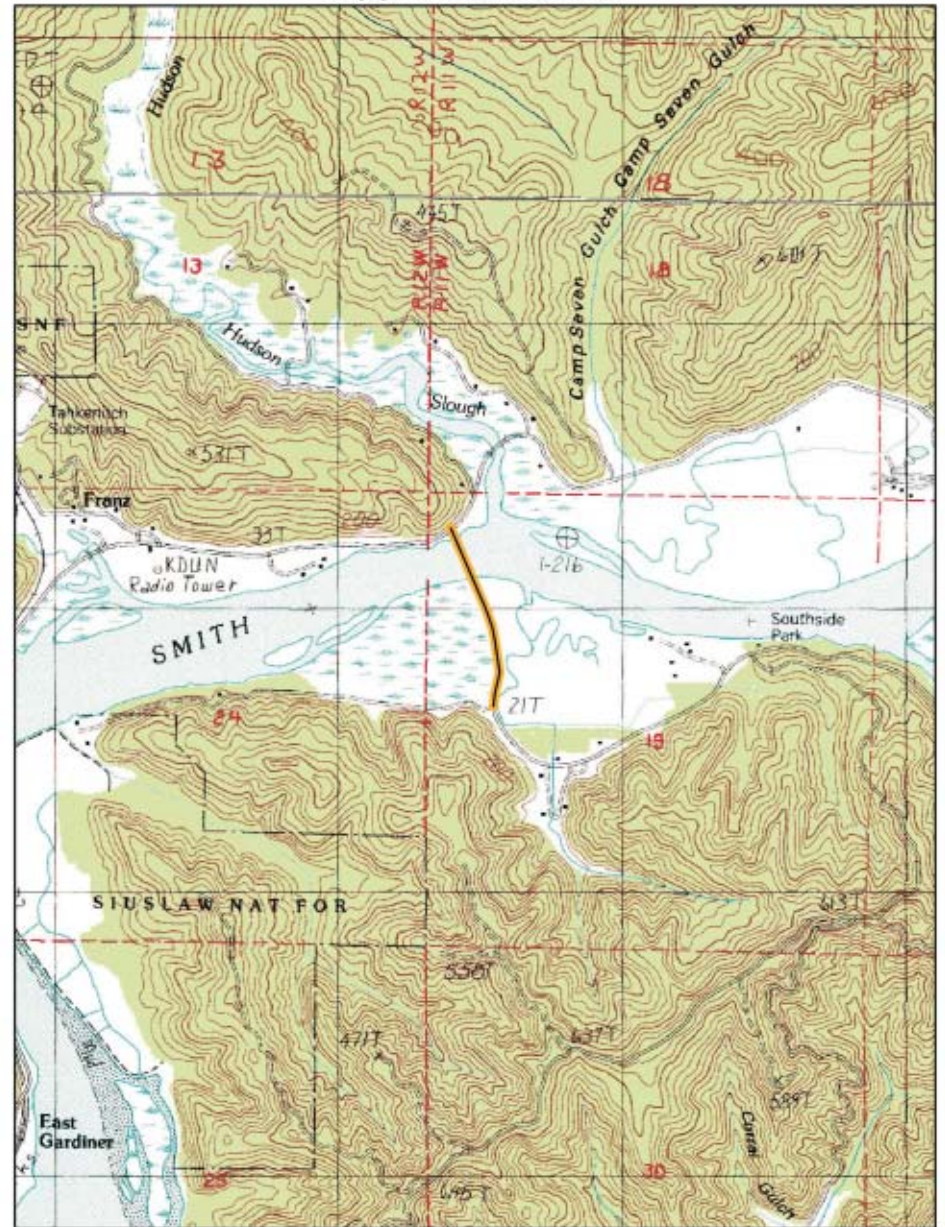

Umpqua River

Umpqua River: Smith River

Basemap: 7.5 minute USGS topographic quadrangles
Note: While the table locations are correct the map locations are still being confirmed.