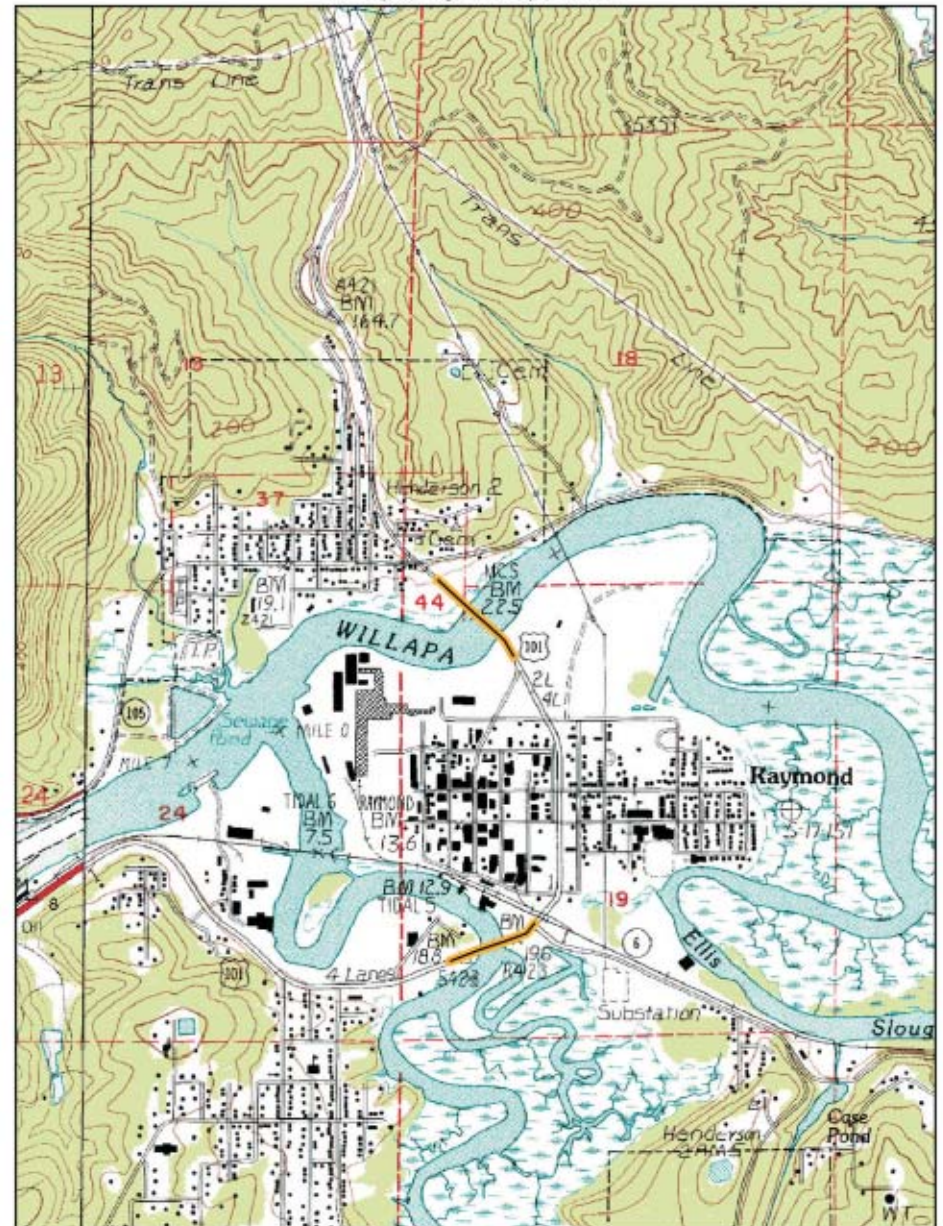

Willapa Bay: South Fork of Willapa River

Willapa Bay: Willapa River

Basemap: 7.5 minute USGS topographic quadrangles  
Note: While the table locations are correct the map locations are still being confirmed.