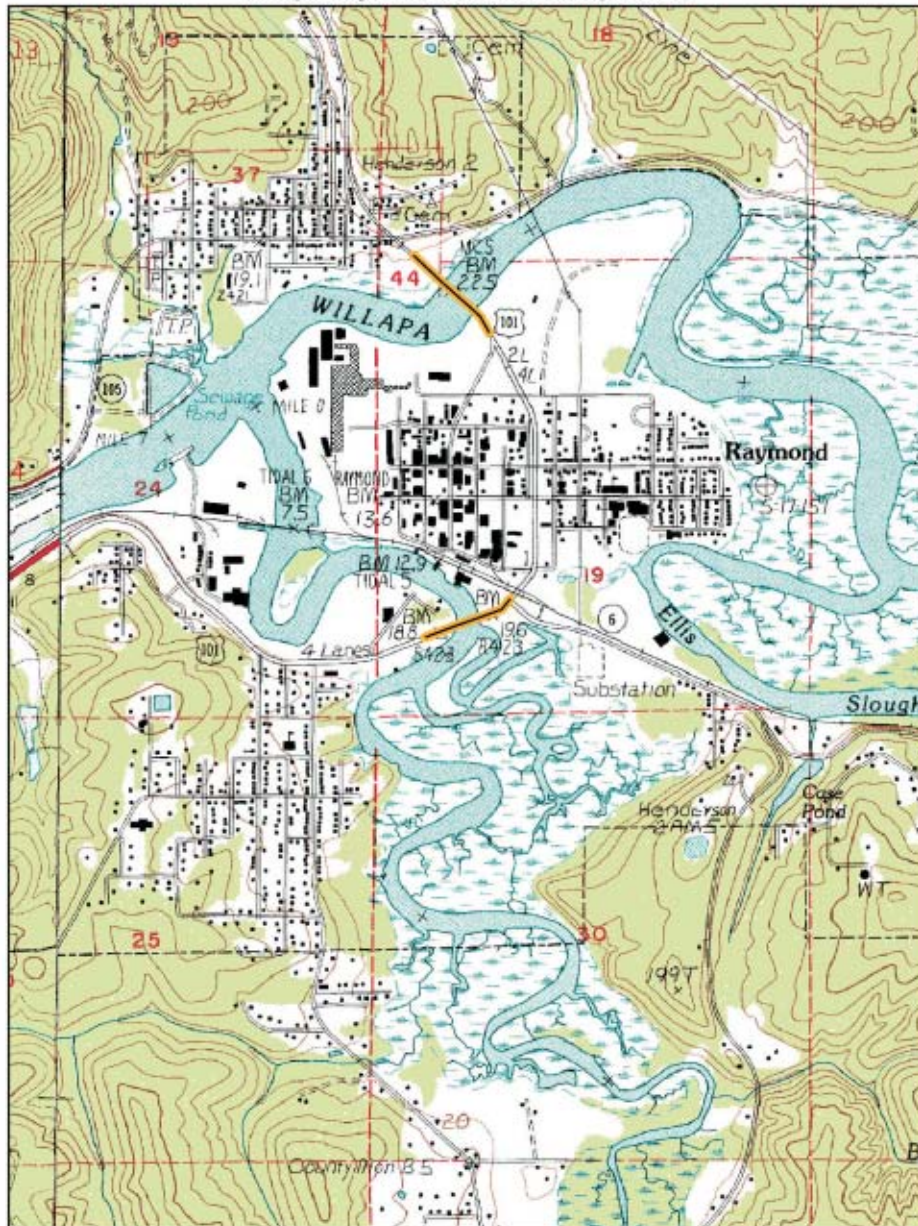

Willapa Bay: South Fork of Willapa River

Willapa Bay: Willapa River

Basemap: 7.5 minute USGS topographic quadrangles  
Note: While the table locations are correct the map locations are still being confirmed.