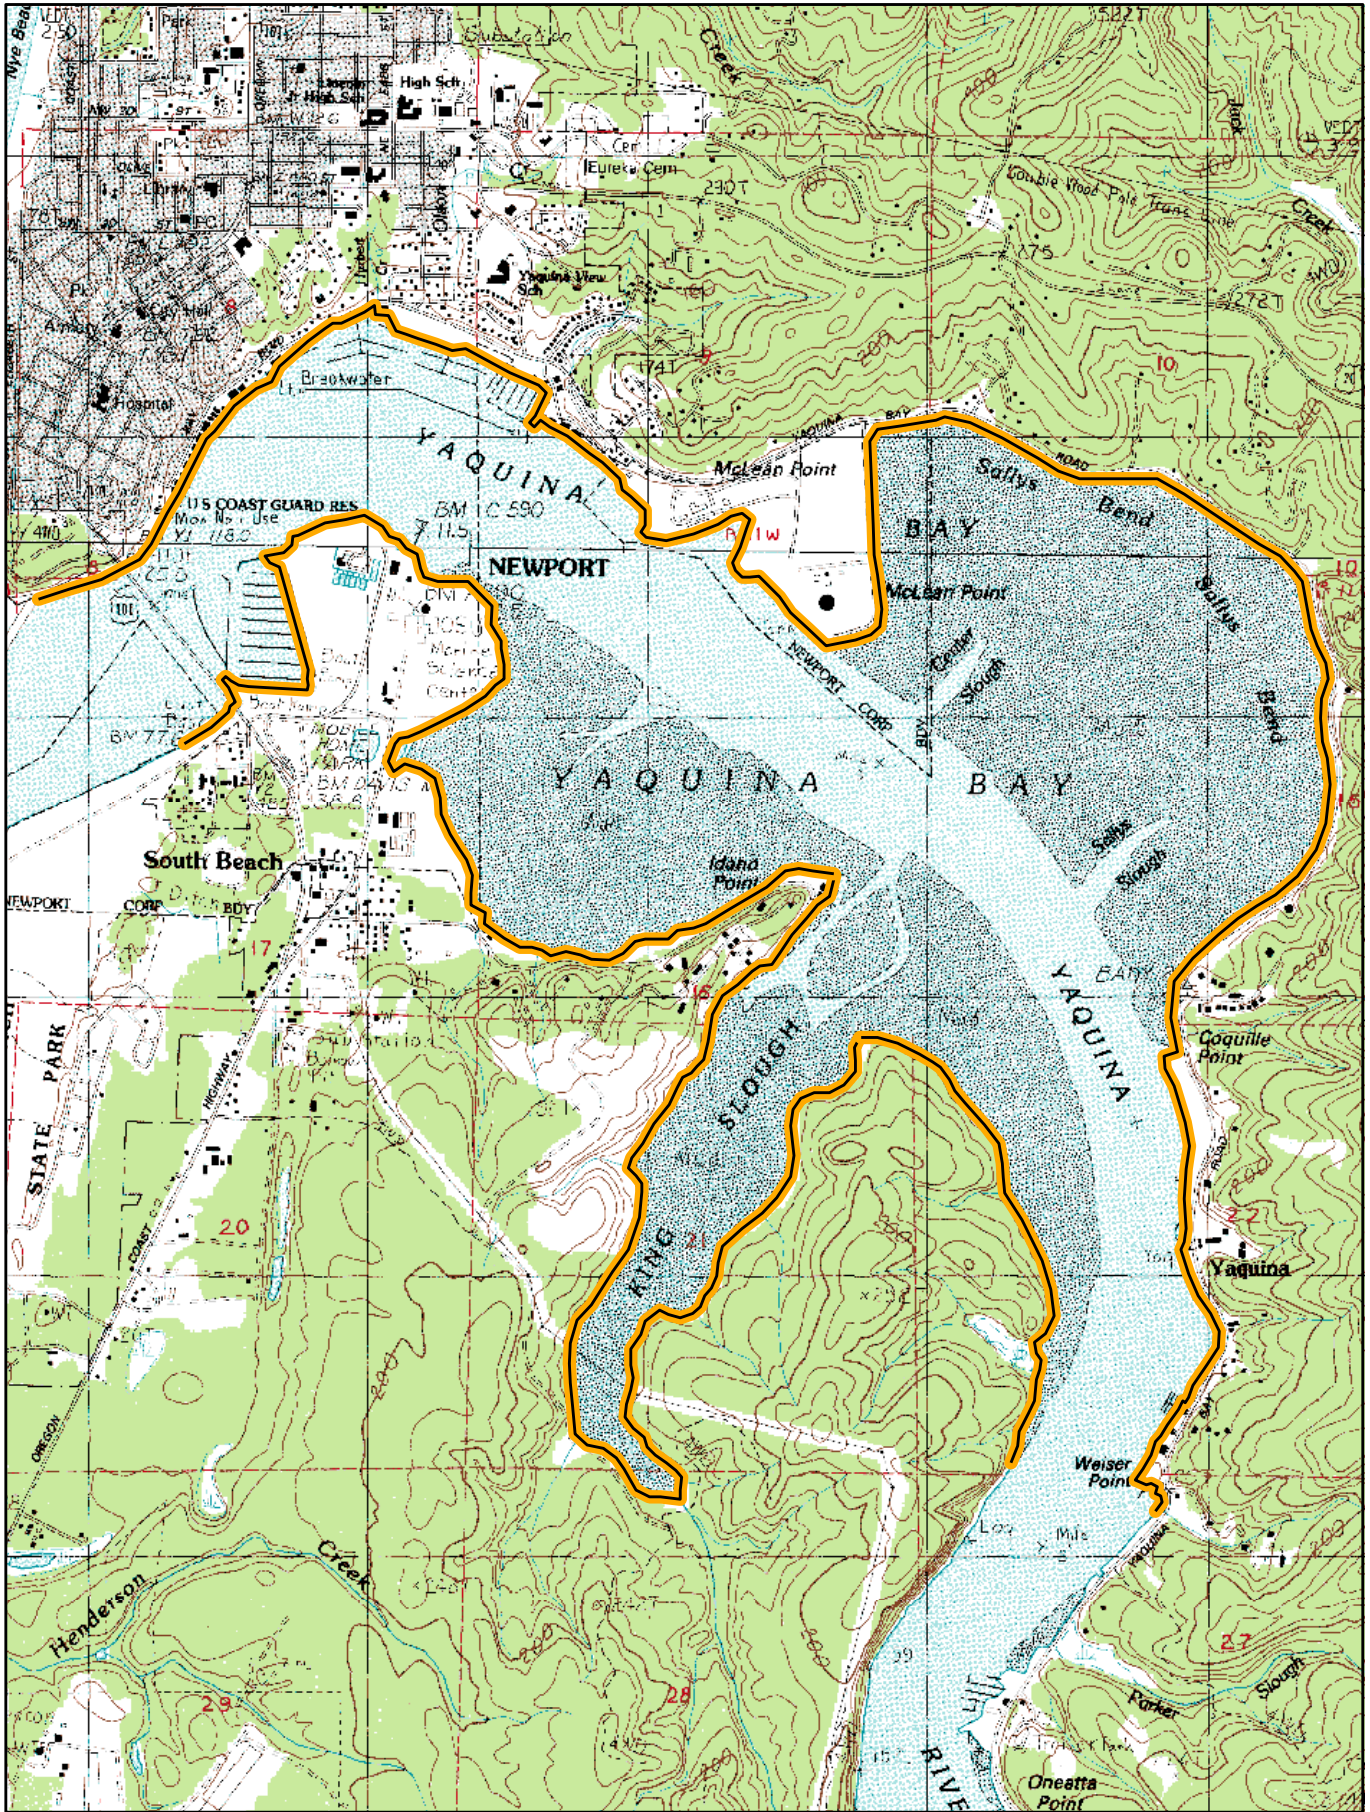

# Yaquina Bay

Basemap: 7.5 minute USGS topographic quadrangles  
Note: While the table locations are correct the map locations are still being confirmed.