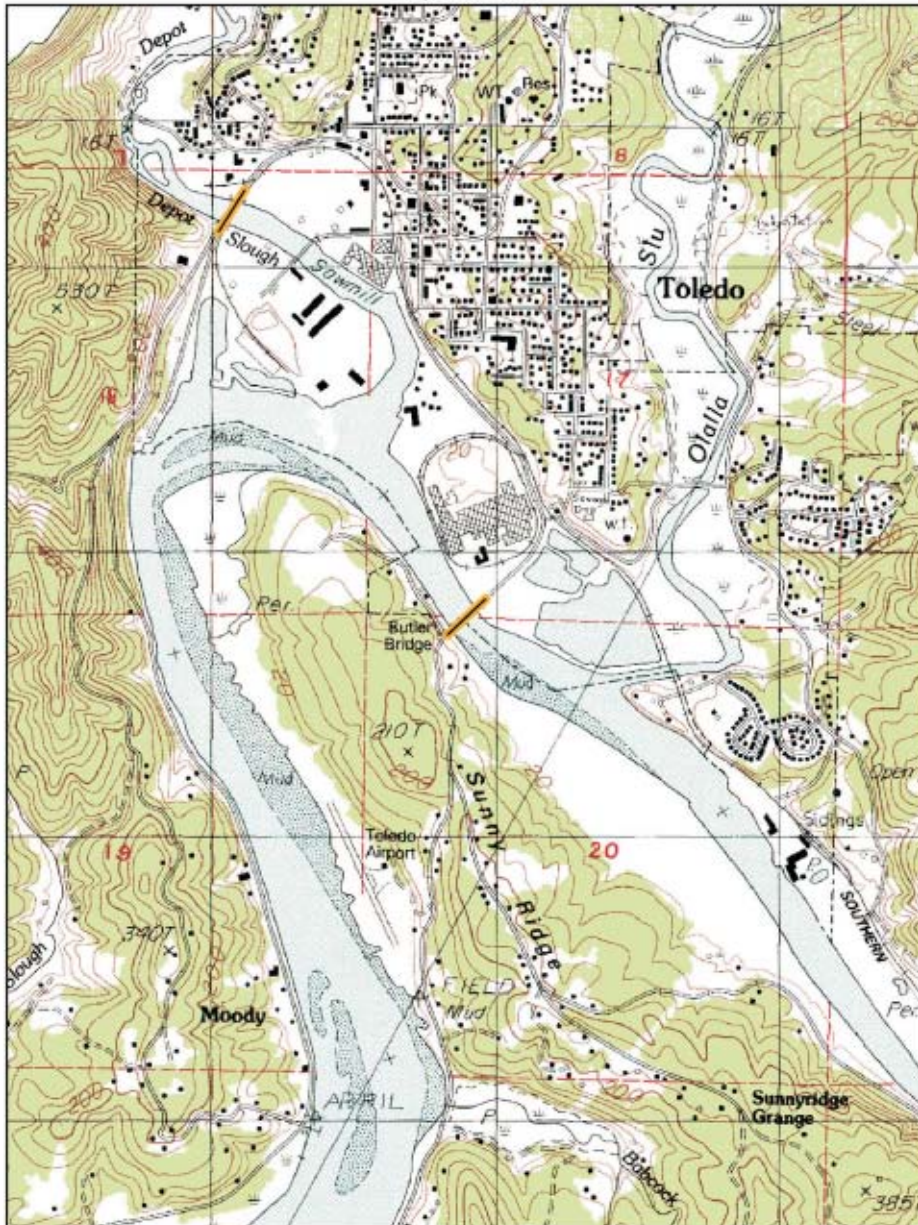

### Yaquina River

### Yaquina River: Depot Slough

Basemap: 7.5 minute USGS topographic quadrangles  
Note: While the table locations are correct the map locations are still being confirmed.