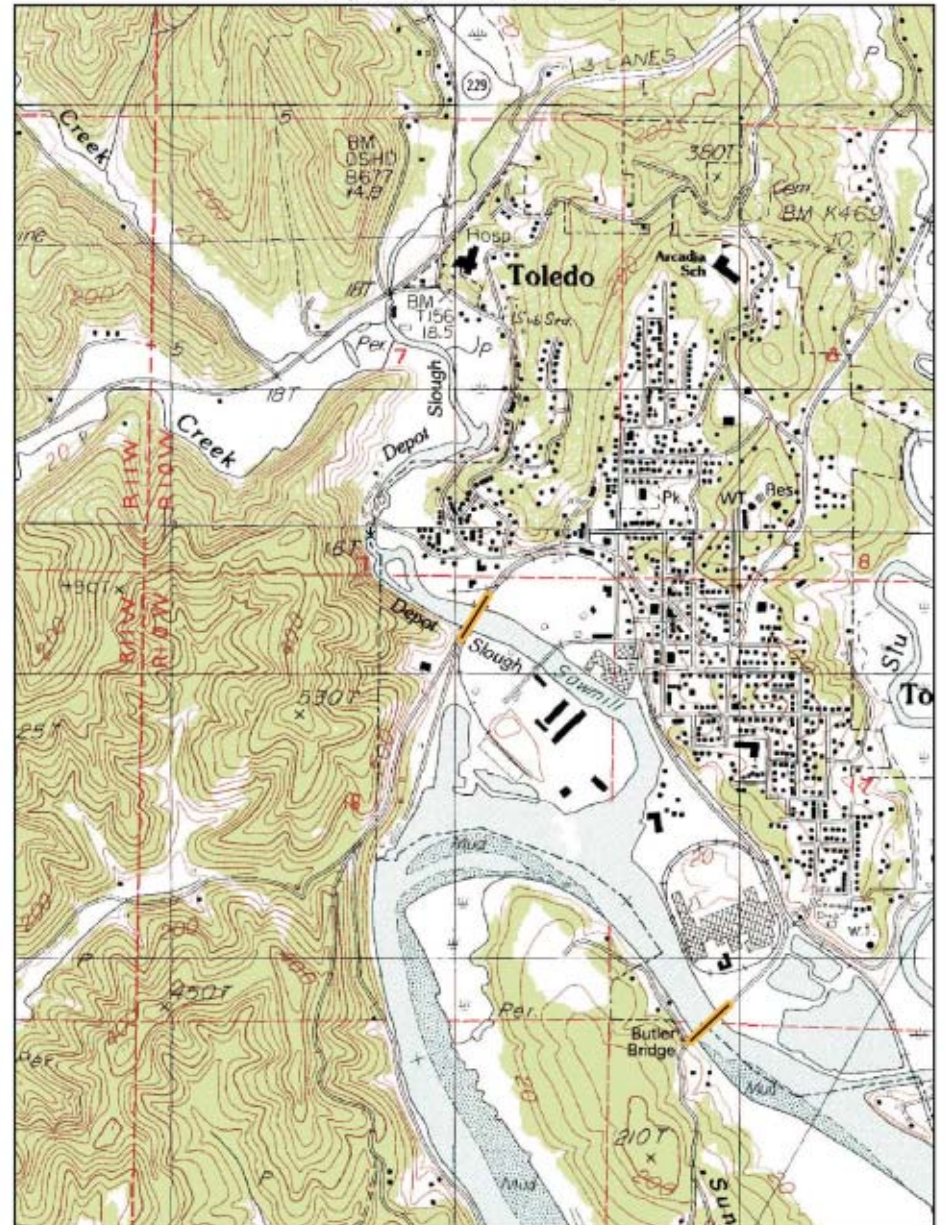

### Yaquina River

### Yaquina River: Depot Slough

Basemap: 7.5 minute USGS topographic quadrangles  
Note: While the table locations are correct the map locations are still being confirmed.